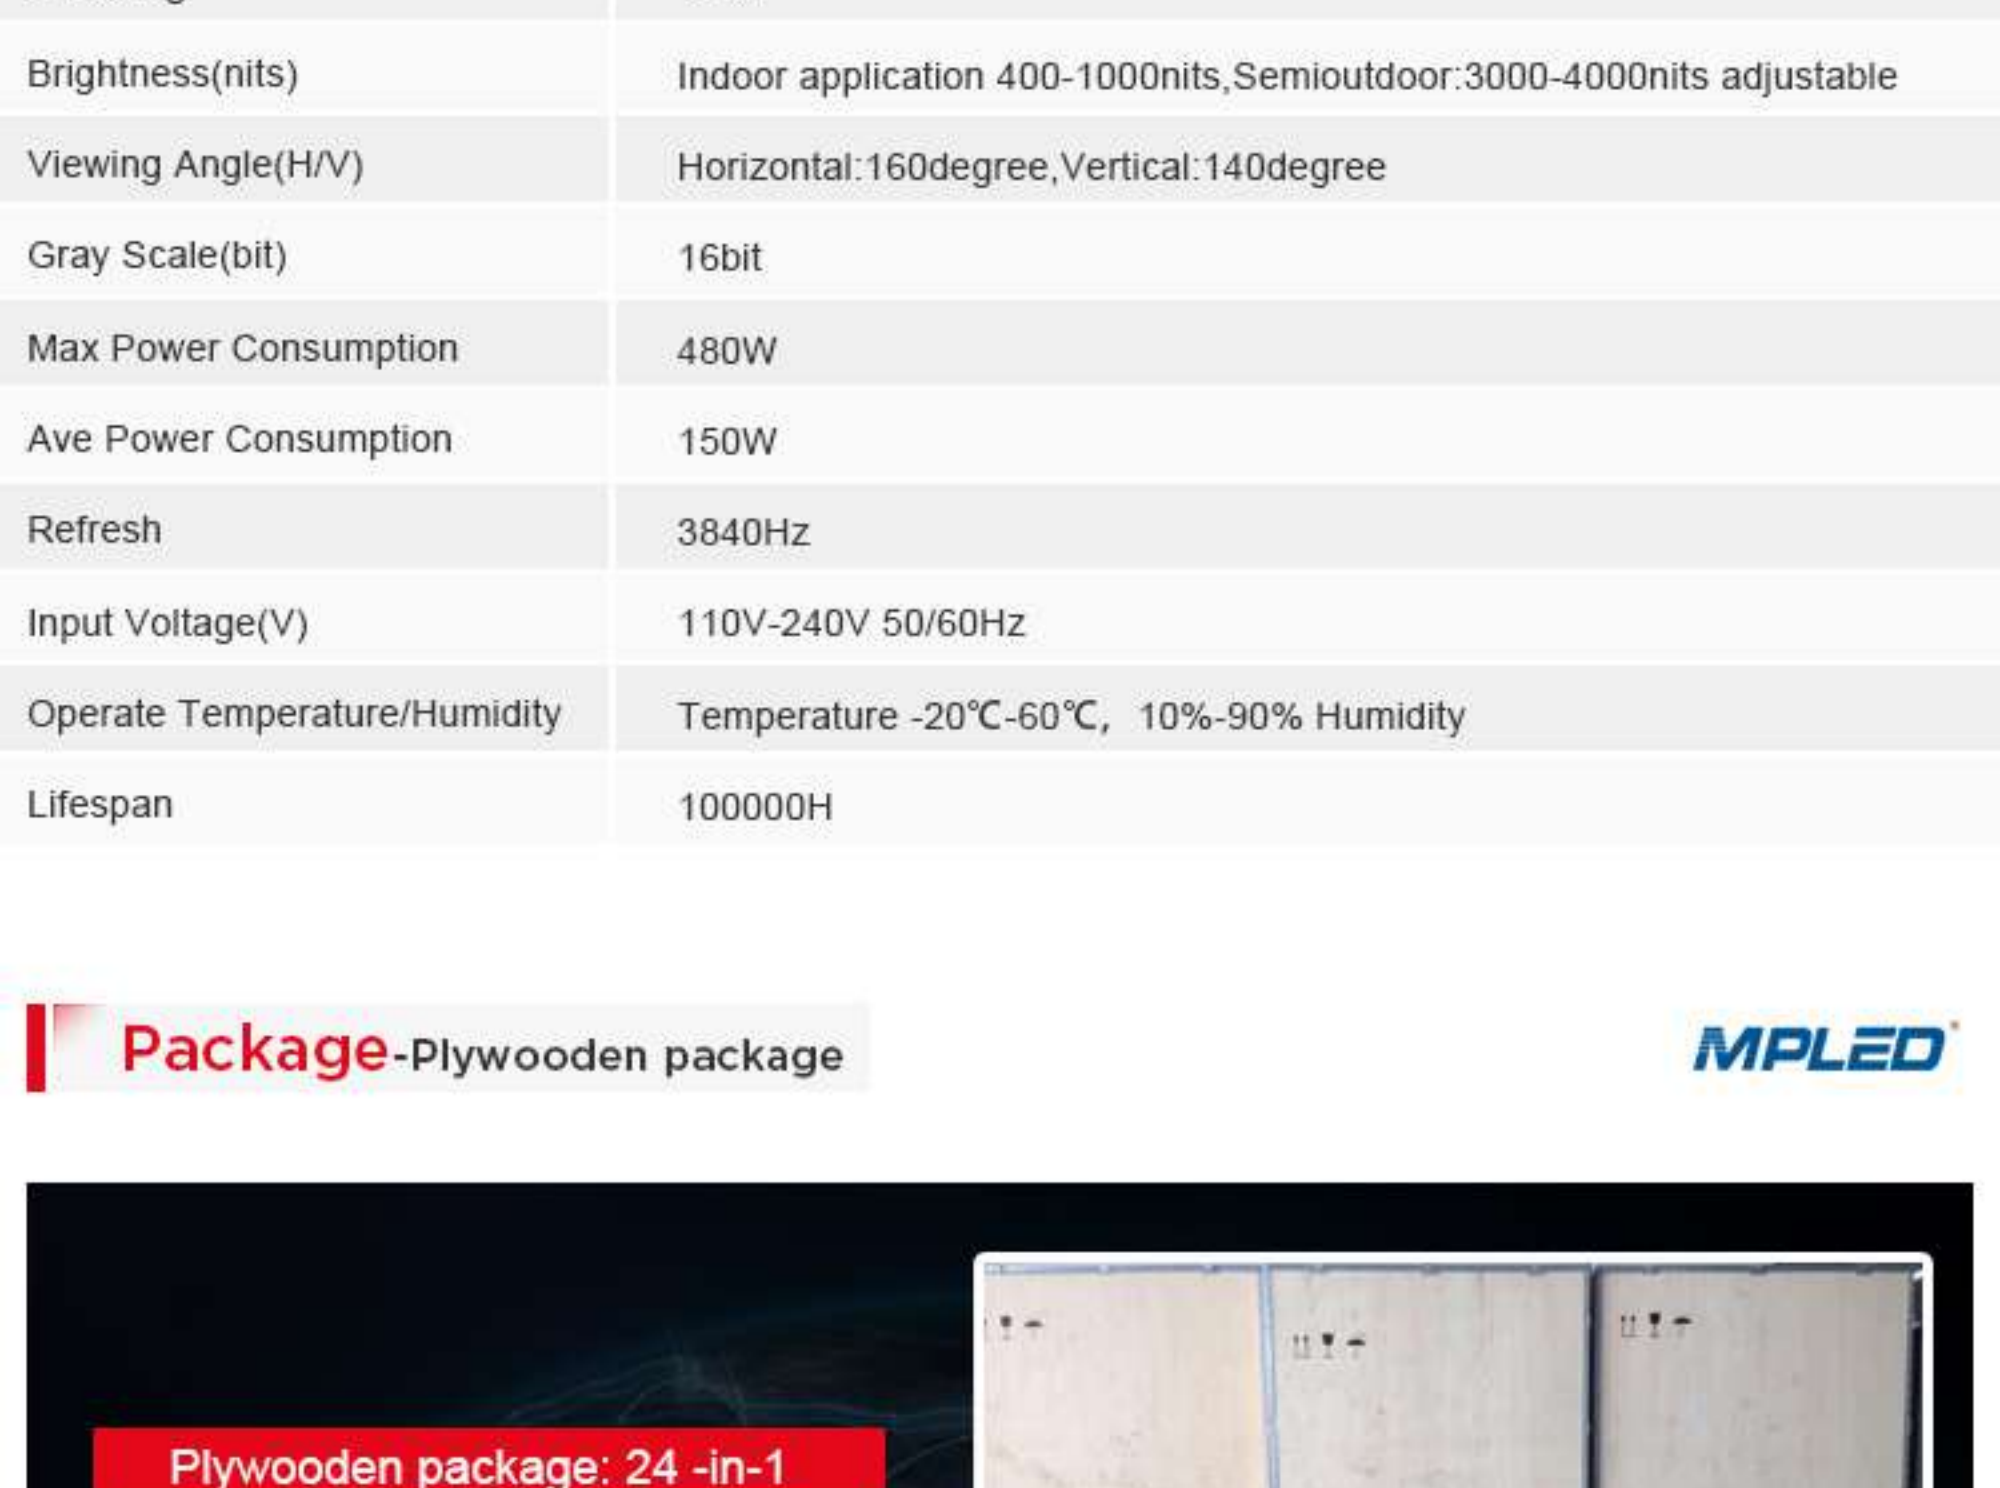

Various Splice Way

All-In-One LED Display

- ✓ Resolution:1920x1080dots
- ✓ Golden Ratio: 16:9
- ✓ Thickness:28mm
- ✓ Touch screen optional
- ✓ Size: W3000xH1687.5mm
- ✓ Pixel Pitch: P1.5
- ✓ Content Input:Wi-Fi,USB,HDMI,Lan

Indoor-Application

- Church
- Exhibition
- TV Studio
- Fashion Show
- Wedding
- Product Lanuch
- Press conference
- Shopping mall
- Retail Store
- Hotel
- School

Indoor-High refresh and Vivid color

Indoor Specification	P1.56	P1.95	P2.6	P3.91
LED Configuration	SMD1212	SMD1515	SMD2121	SMD2121
Pixel Density(dots/㎡)	410881dots/㎡	262144dots/㎡	147456dots/㎡	65536dots/㎡
Module size(mm)	250x168.7mm		250x250mm	
Cabinet size(mm)	250x843.75mm	1250x250mm,1000x250mm,750x250mm optional		
Cabinet weight(kg)	20kg/㎡			
IP Rating	IP40			
Brightness(nits)	Indoor application 400-1000nits, Semio outdoor:3000-4000nits adjustable			
Viewing Angle(H/V)	Horizontal:160degree,Vertical:140degree			
Gray Scale(bit)	16bit			
Max Power Consumption	480W			
Ave Power Consumption	150W			
Refresh	3840Hz			
Input Voltage(V)	110V-240V 50/60Hz			
Operate Temperature/Humidity	Temperature -20°C-60°C, 10%-90% Humidity			
Lifespan	100000H			

Package-Plywooden package

Plywooden package: 24-in-1

- Panel W750xH250mm: 800*560*700mm
- Panel W1000xH250mm: 1050*560*700mm
- Panel W1250xH250mm: 1300*560*700mm