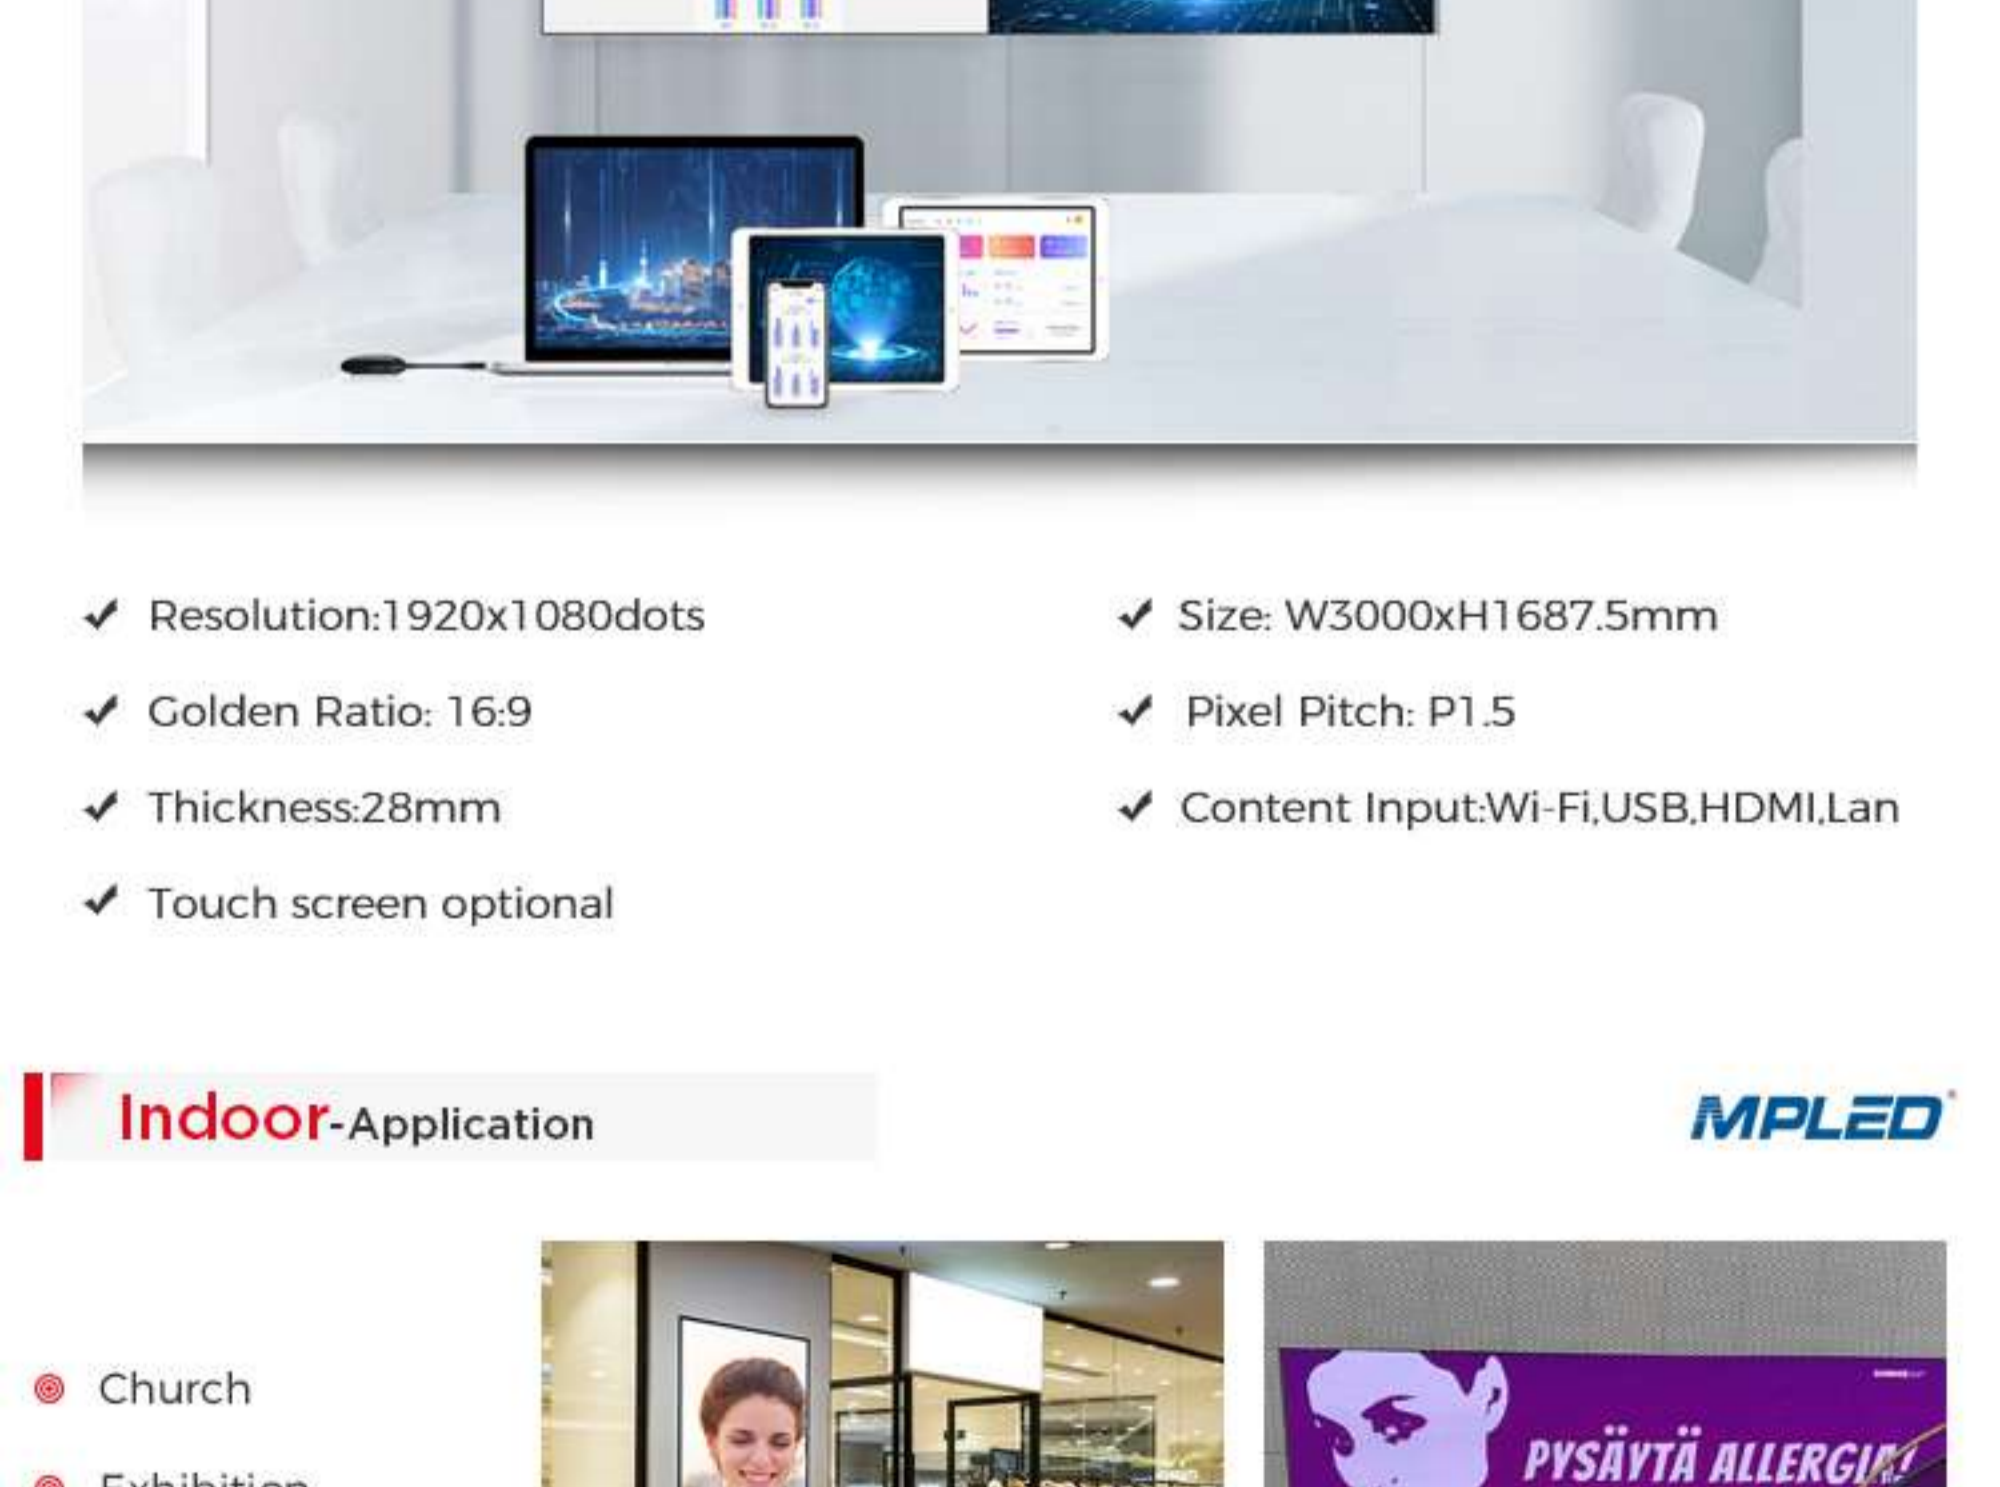

Front Install&Maintenance

LED Module,Power supply,Received card,Hub all front maintenance

Various Splice Way

All-In-One LED Display

- ✓ Resolution:1920x1080dots
- ✓ Golden Ratio: 16:9
- ✓ Thickness:28mm
- ✓ Touch screen optional
- ✓ Size: W3000xH1687.5mm
- ✓ Pixel Pitch: P1.5
- ✓ Content Input:Wi-Fi,USB,HDMI,Lan

Indoor-Application

- Church
- Exhibition
- TV Studio
- Fashion Show
- Wedding
- Product Lanuch
- Press conference
- Shopping mall
- Retail Store
- Hotel
- School

Indoor-High refresh and Vivid color

Indoor Specification	P1.56	P1.95	P2.6	P3.91
LED Configuration	SMD1212	SMD1515	SMD2121	SMD2121
Pixel Density(dots/㎡)	410881dots/㎡	262144dots/㎡	147456dots/㎡	65536dots/㎡
Module size(mm)	250x168.7mm		250x250mm	
Cabinet size(mm)	250x843.75mm	1250x250mm,1000x250mm,750x250mm optional		
Cabinet weight(kg)	20kg/㎡			
IP Rating	IP40			
Brightness(nits)	Indoor application 400-1000nits, Semio outdoor:3000-4000nits adjustable			
Viewing Angle(H/V)	Horizontal:160degree,Vertical:140degree			
Gray Scale(bit)	16bit			
Max Power Consumption	480W			
Ave Power Consumption	150W			
Refresh	3840Hz			
Input Voltage(V)	110V-240V 50/60Hz			
Operate Temperature/Humidity	Temperature -20°C-60°C, 10%-90% Humidity			
Lifespan	100000H			