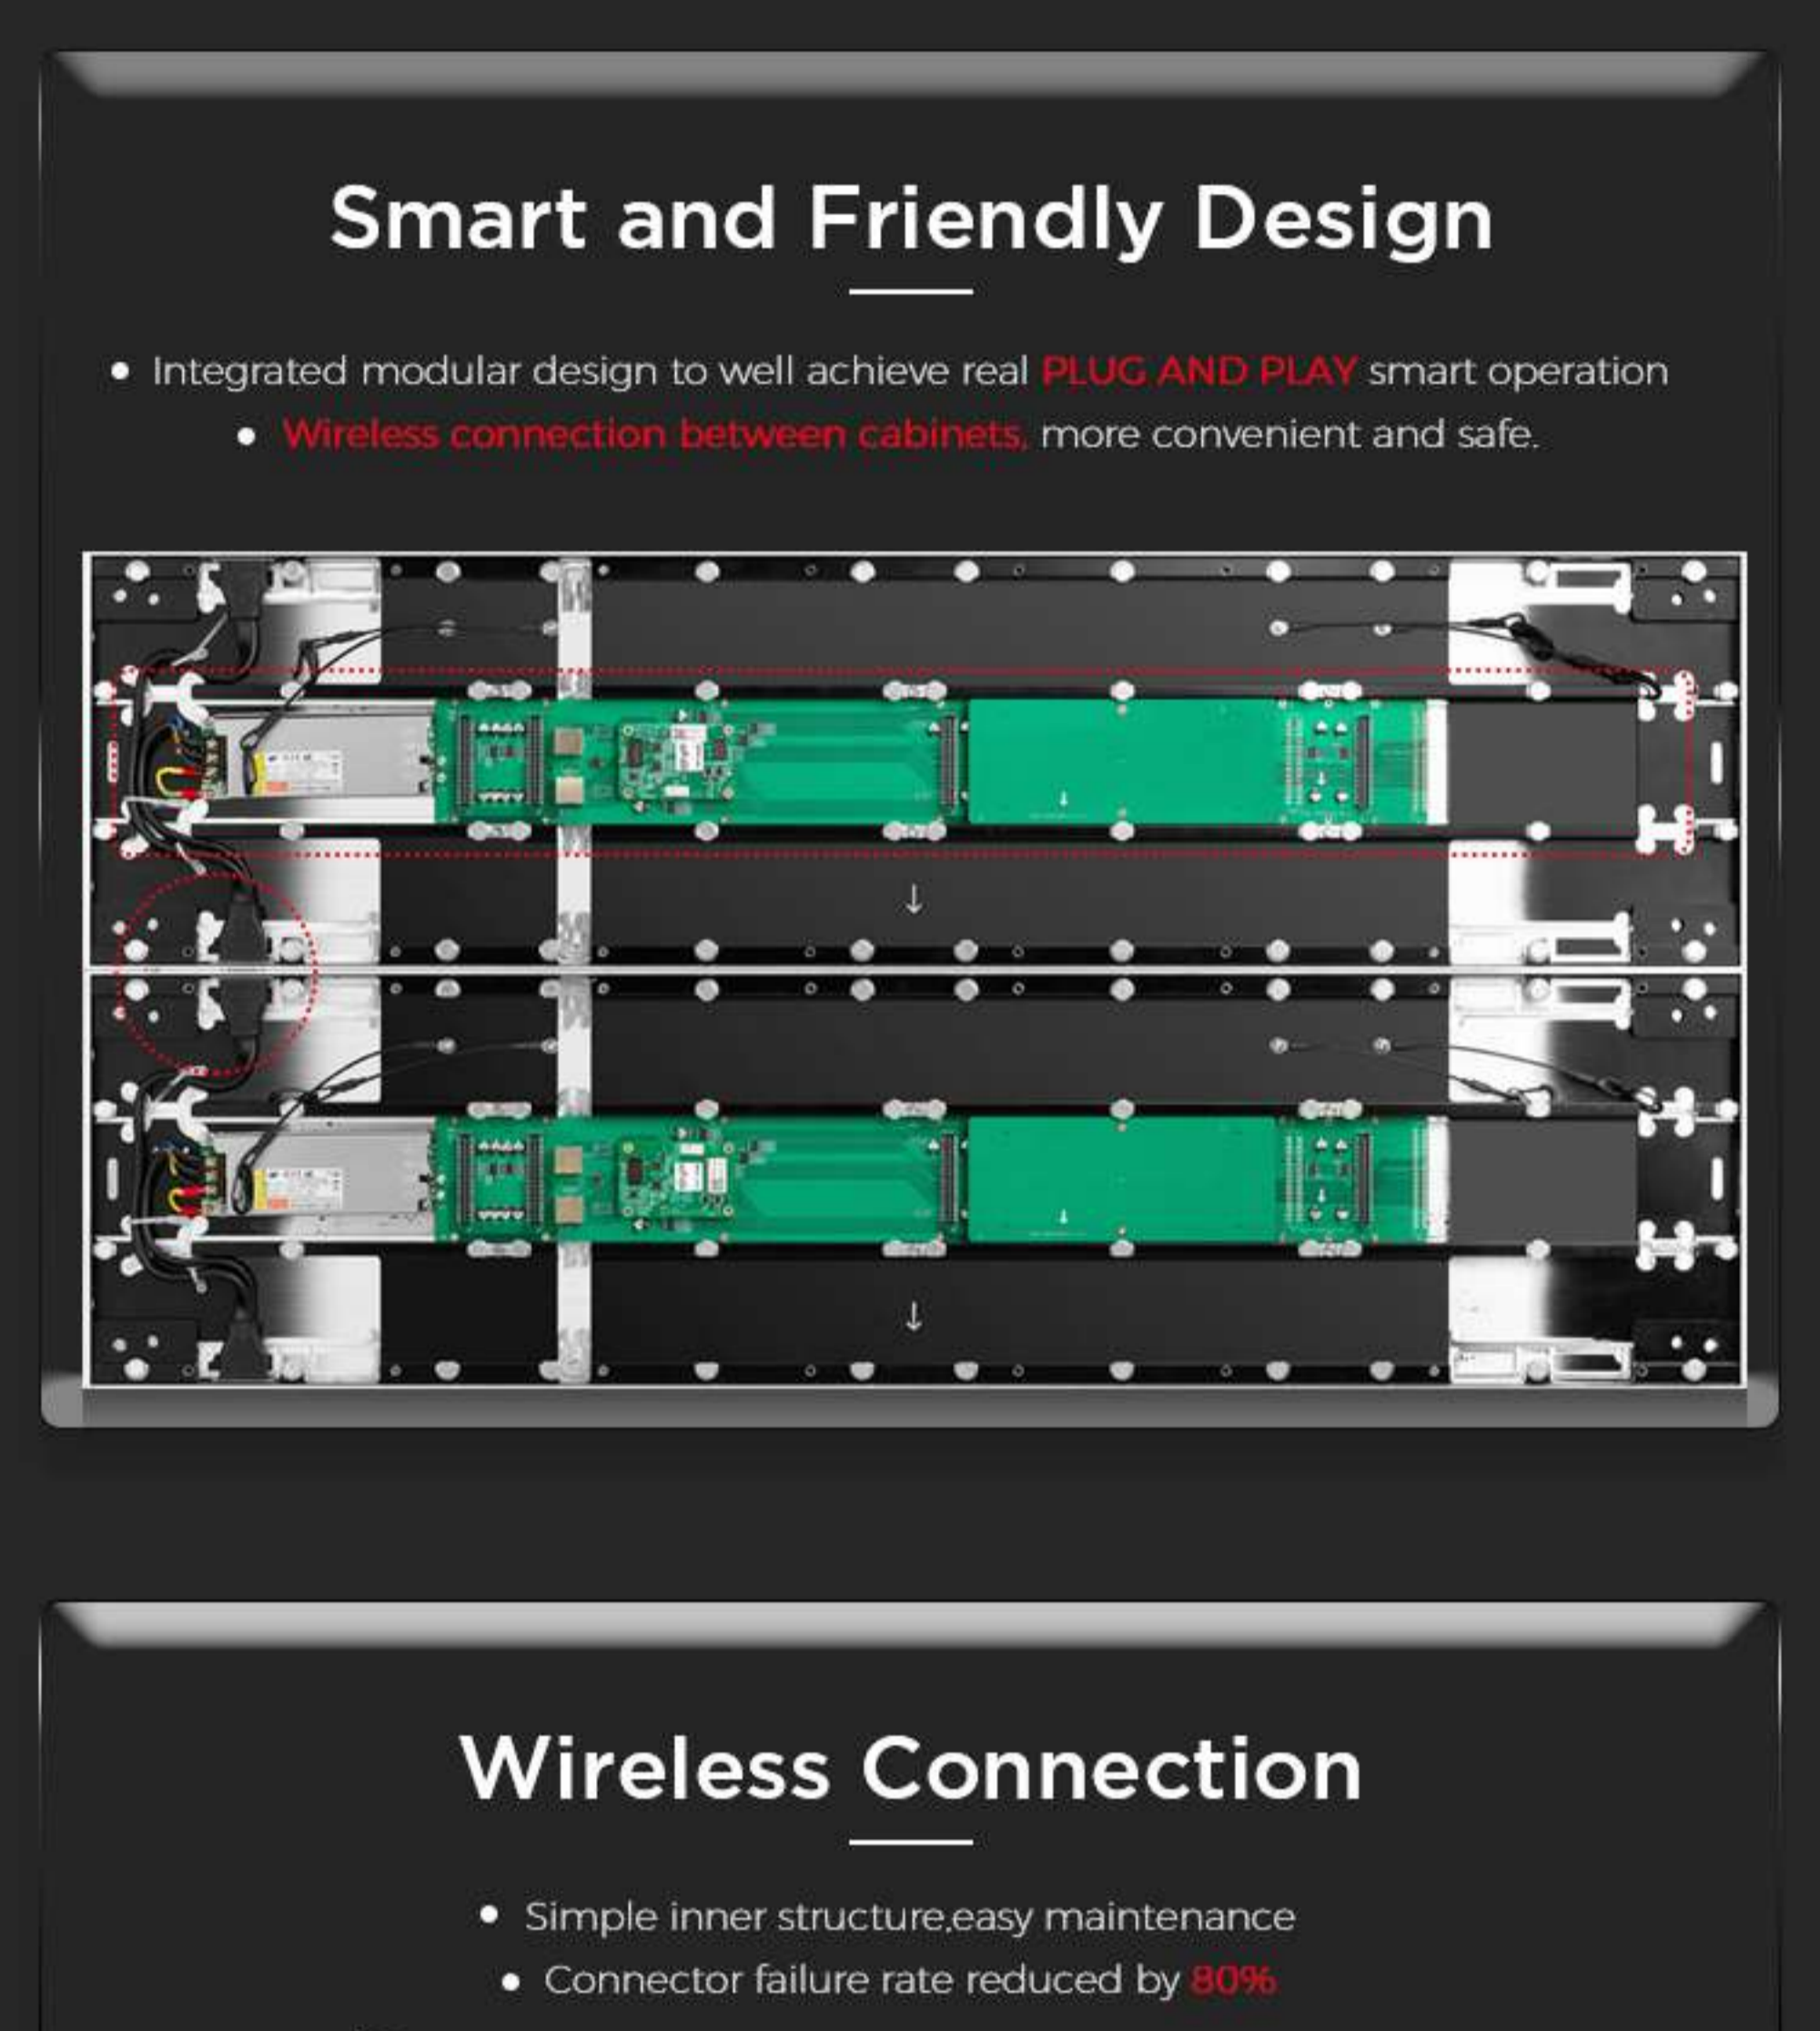

Ultra slim & Light

28mm Thickness   **20kg/㎡** Weight