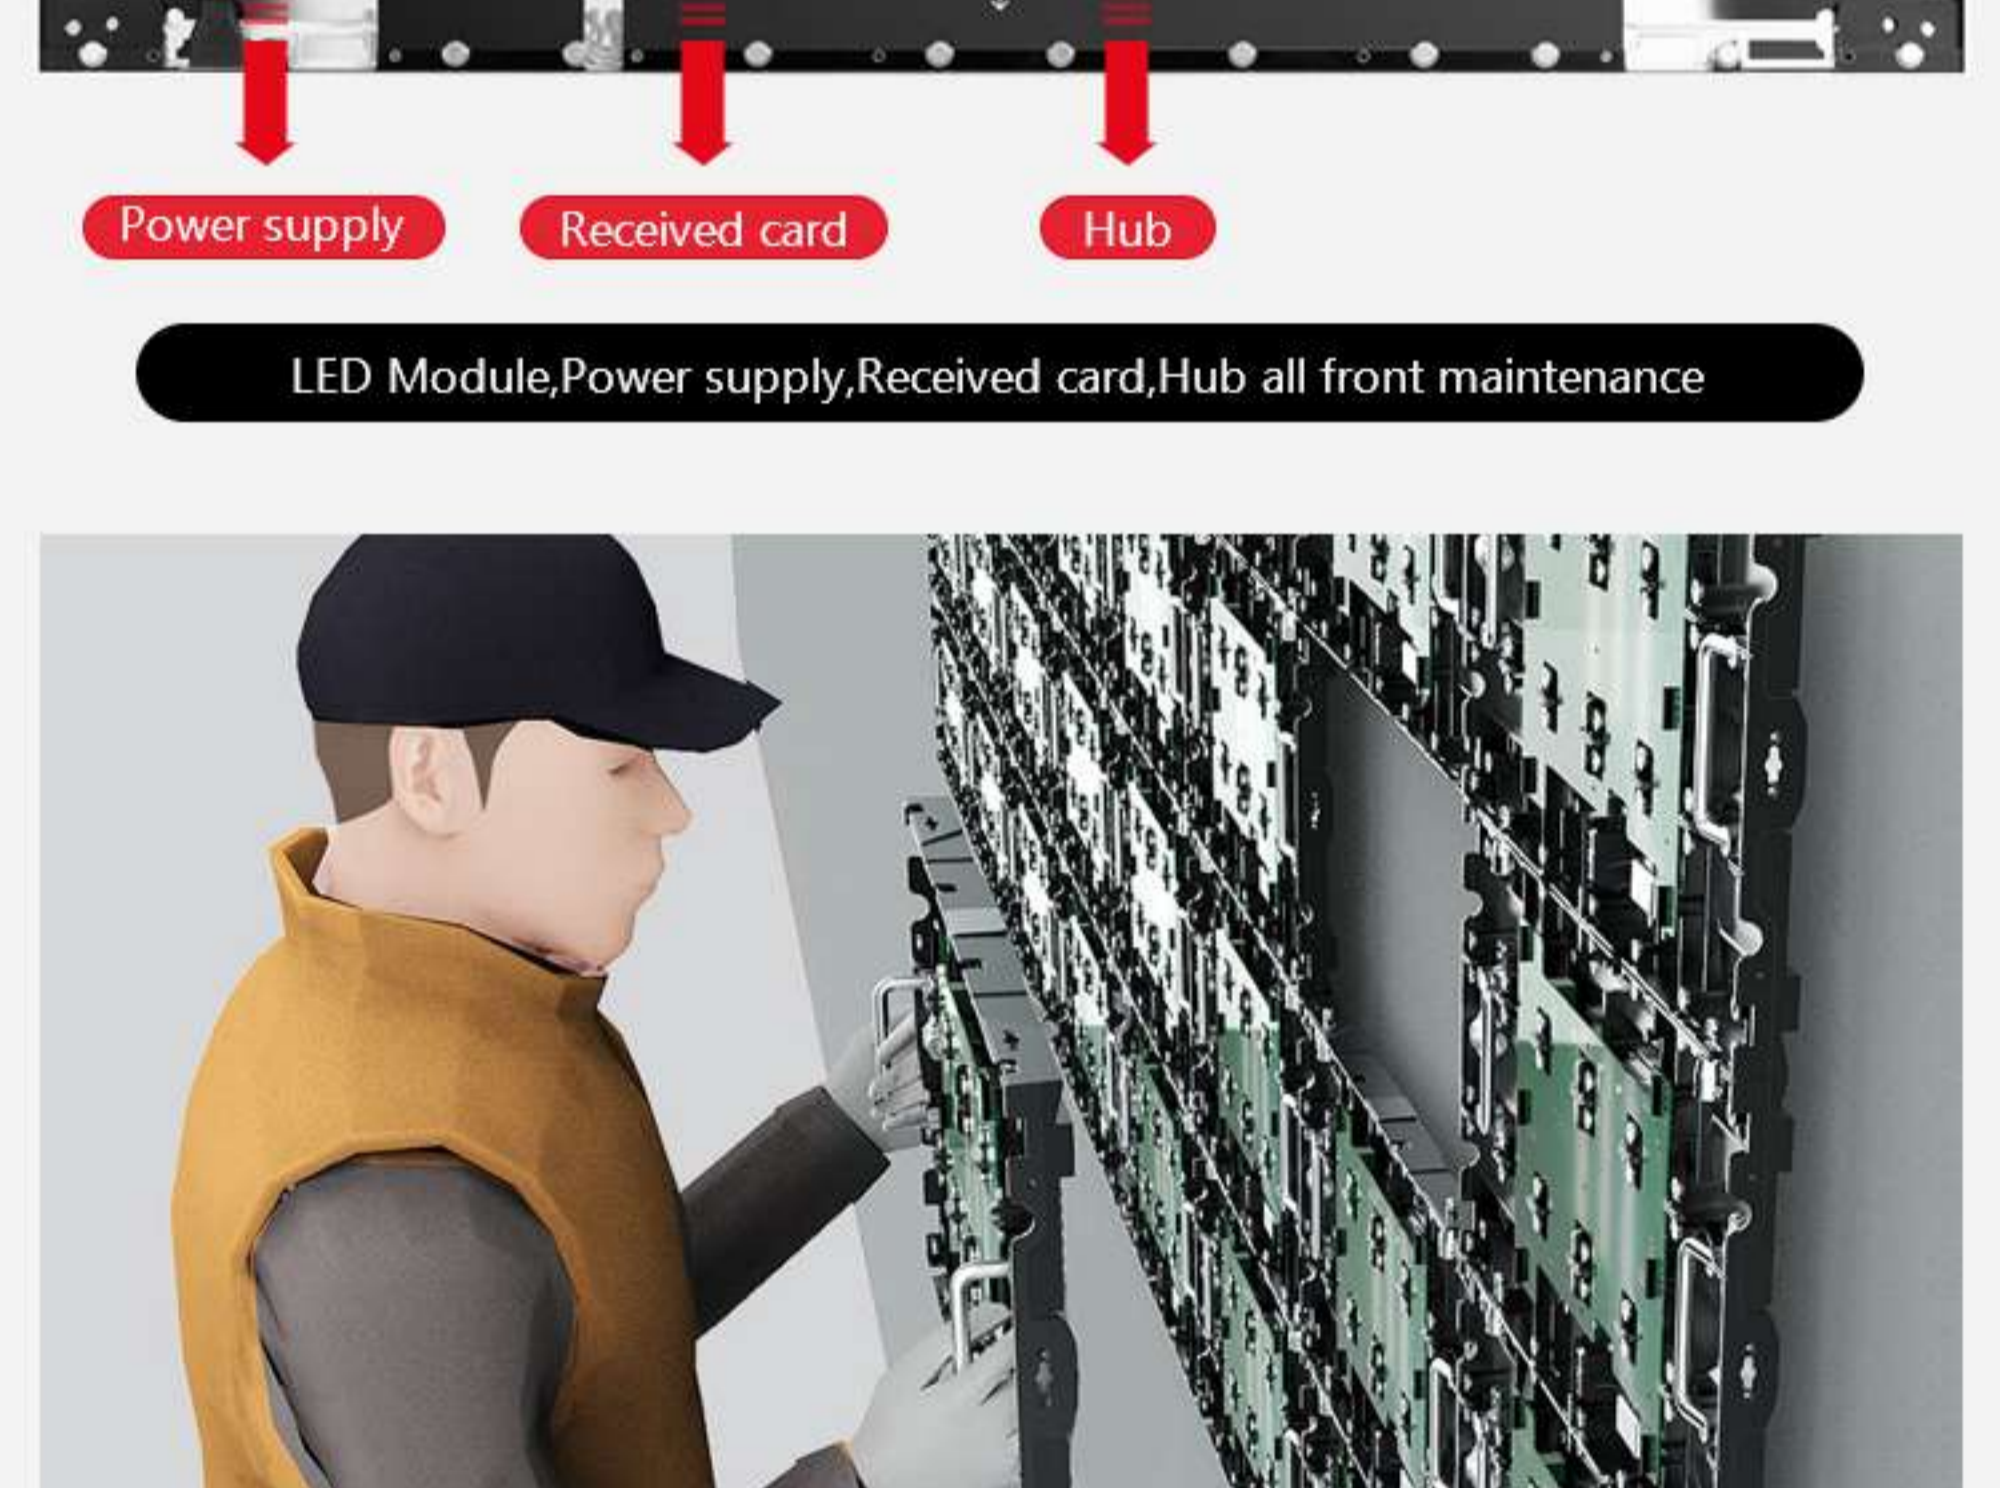

Wireless Connection

- Simple inner structure,easy maintenance
- Connector failure rate reduced by **80%**

Seamless Splice With High Precision

High precision material and process achieve **0.05mm precision**, far higher than other competitive products 0.24mm