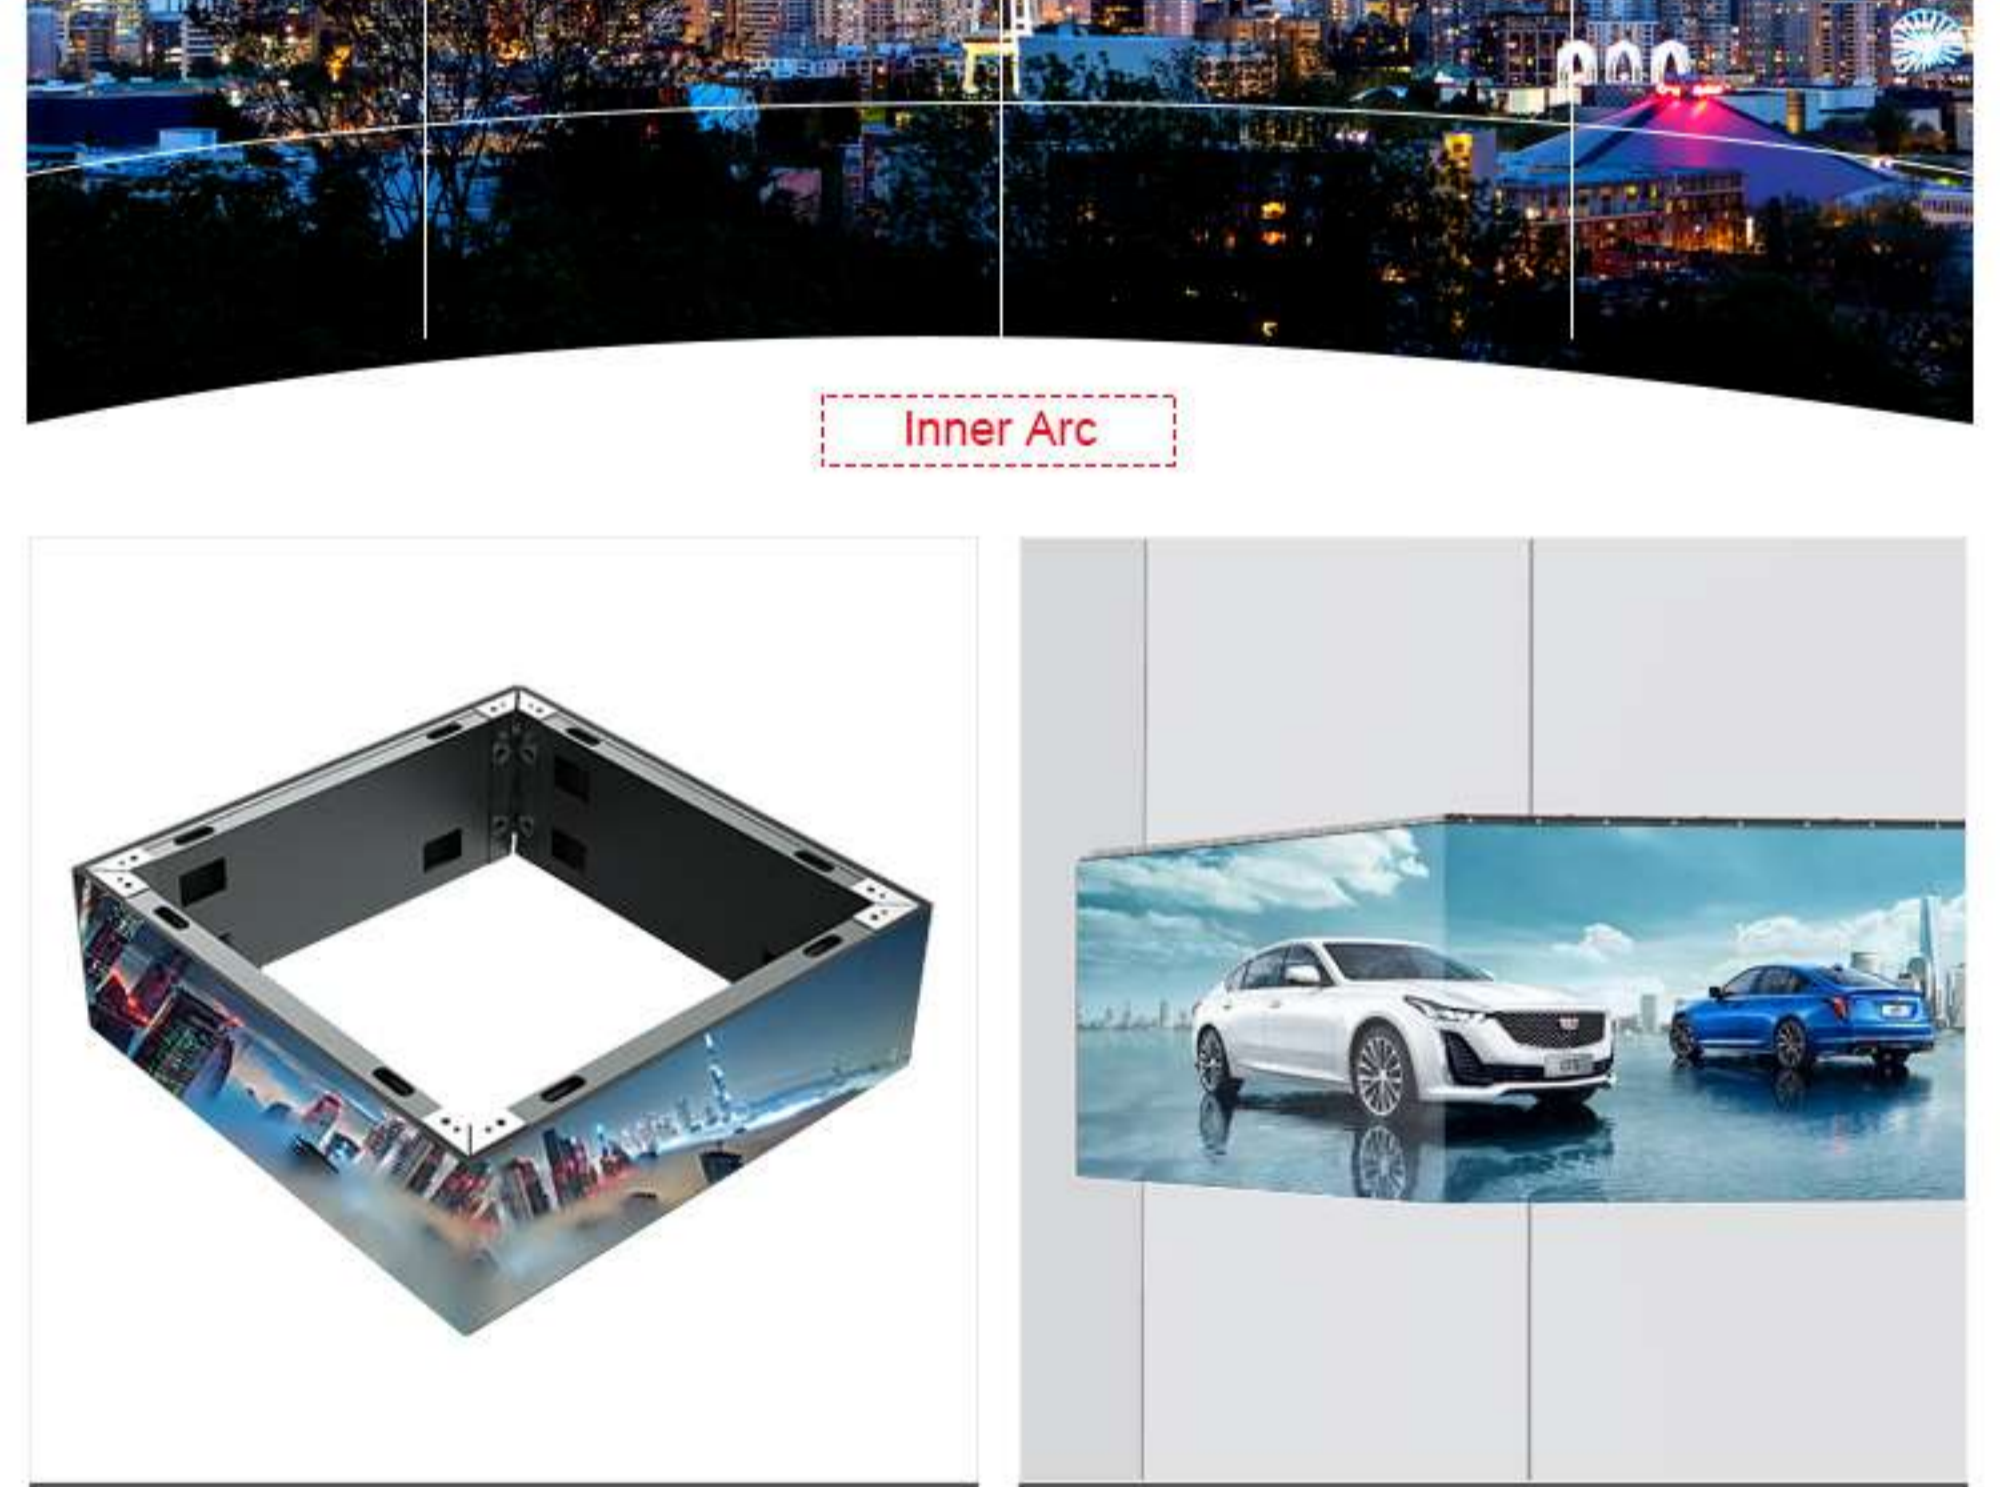

Ultra slim & Light

28mm Thickness **20kg/㎡** Weight

Smart and Friendly Design

- Integrated modular design to well achieve real **PLUG AND PLAY** smart operation
- Wireless connection between cabinets**, more convenient and safe.

Front Install&Maintenance

LED Module,Power supply,Received card,Hub all front maintenance

Various Splice Way

All-In-One LED Display

- ✓ Resolution:1920x1080dots
- ✓ Golden Ratio: 16:9
- ✓ Thickness:28mm
- ✓ Touch screen optional
- ✓ Size: W3000xH1687.5mm
- ✓ Pixel Pitch: P1.5
- ✓ Content Input:Wi-Fi,USB,HDMI,Lan

Indoor-Application

- Church
- Exhibition
- TV Studio
- Fashion Show
- Wedding
- Product Lanuch
- Press conference
- Shopping mall
- Retail Store
- Hotel
- School

Indoor-High refresh and Vivid color

Indoor Specification	P1.56	P1.95	P2.6	P3.91
LED Configuration	SMD1212	SMD1515	SMD2121	SMD2121
Pixel Density(dots/㎡)	410881dots/㎡	262144dots/㎡	147456dots/㎡	65536dots/㎡
Module size(mm)	250x168.7mm		250x250mm	
Cabinet size(mm)	250x843.75mm	1250x250mm,1000x250mm,750x250mm optional		
Cabinet weight(kg)	20kg/㎡			
IP Rating	IP40			
Brightness(nits)	Indoor application 400-1000nits, Semio outdoor:3000-4000nits adjustable			
Viewing Angle(H/V)	Horizontal:160degree,Vertical:140degree			
Gray Scale(bit)	16bit			
Max Power Consumption	480W			
Ave Power Consumption	150W			
Refresh	3840Hz			
Input Voltage(V)	110V-240V 50/60Hz			
Operate Temperature/Humidity	Temperature -20°C-60°C, 10%-90% Humidity			
Lifespan	100000H			