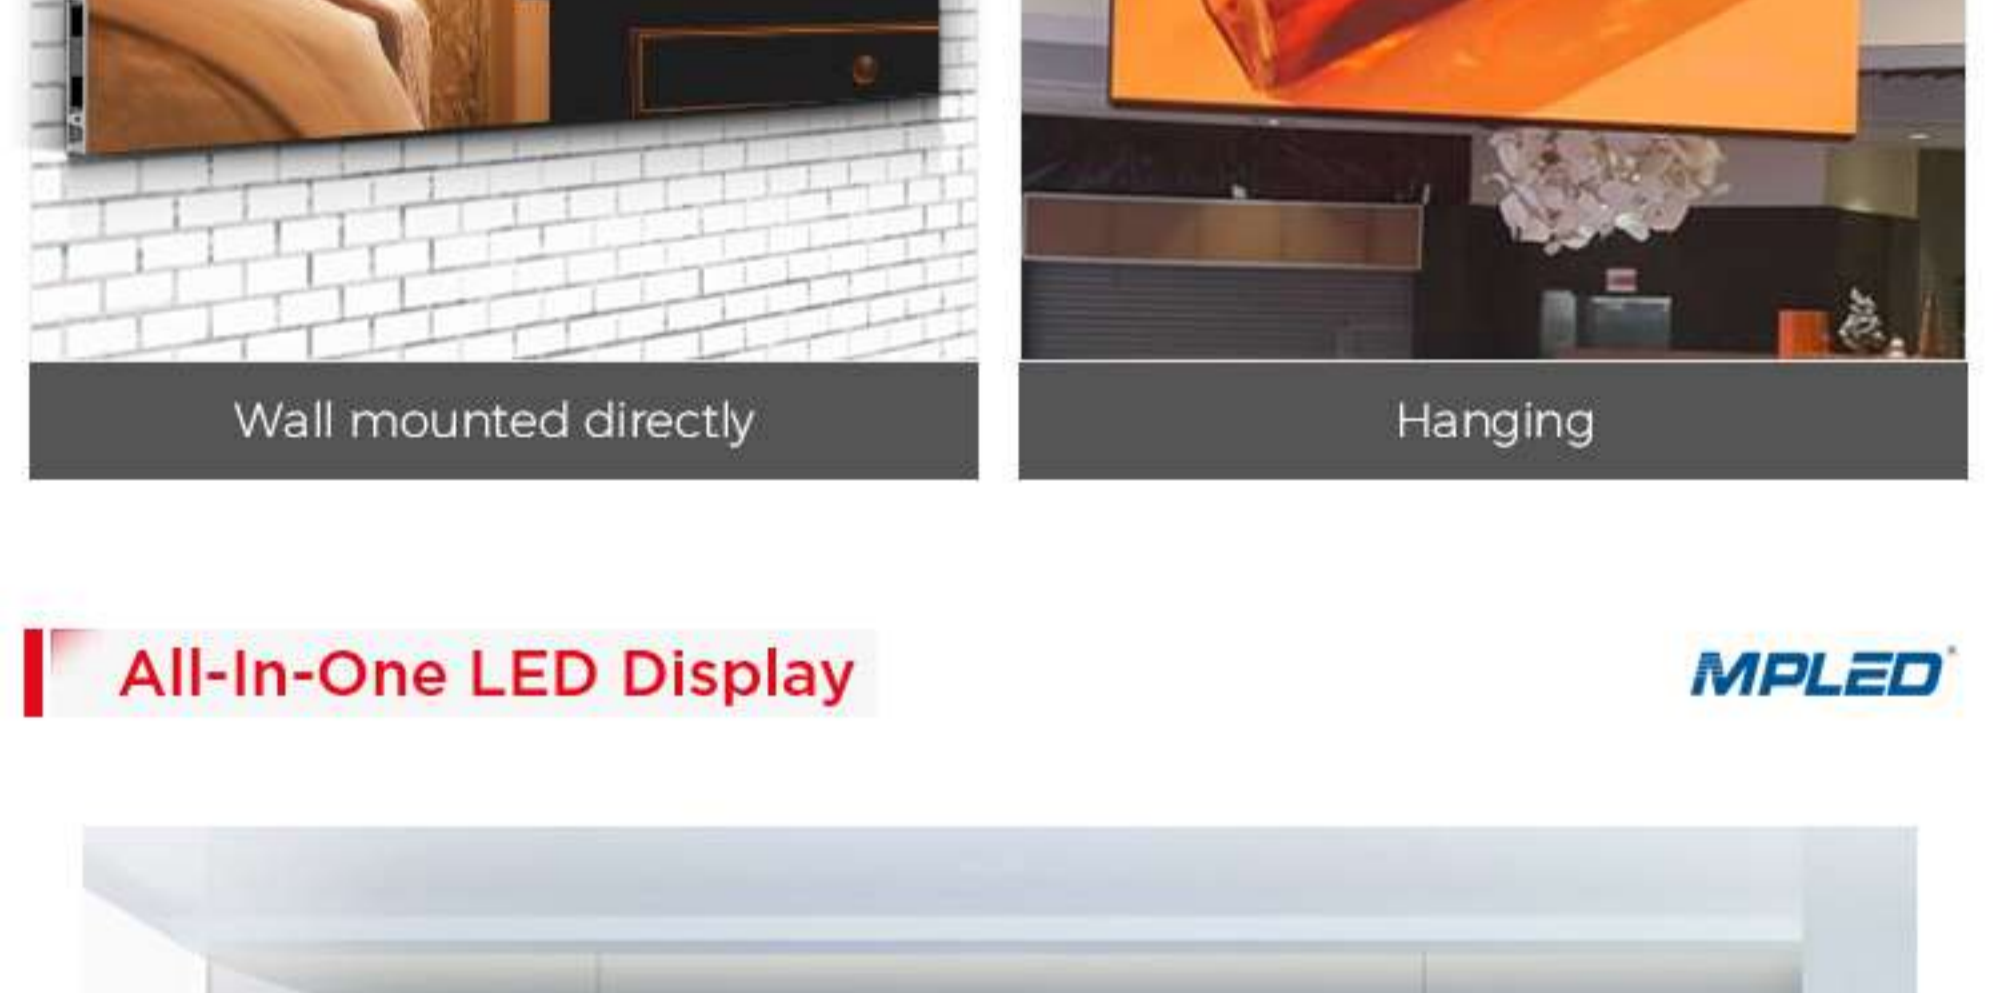

Front Install&Maintenance

LED Module,Power supply,Received card,Hub all front maintenance

Various Splice Way

All-In-One LED Display

- ✓ Resolution:1920x1080dots
- ✓ Golden Ratio: 16:9
- ✓ Thickness:28mm
- ✓ Touch screen optional
- ✓ Size: W3000xH1687.5mm
- ✓ Pixel Pitch: P1.5
- ✓ Content Input:Wi-Fi,USB,HDMI,Lan