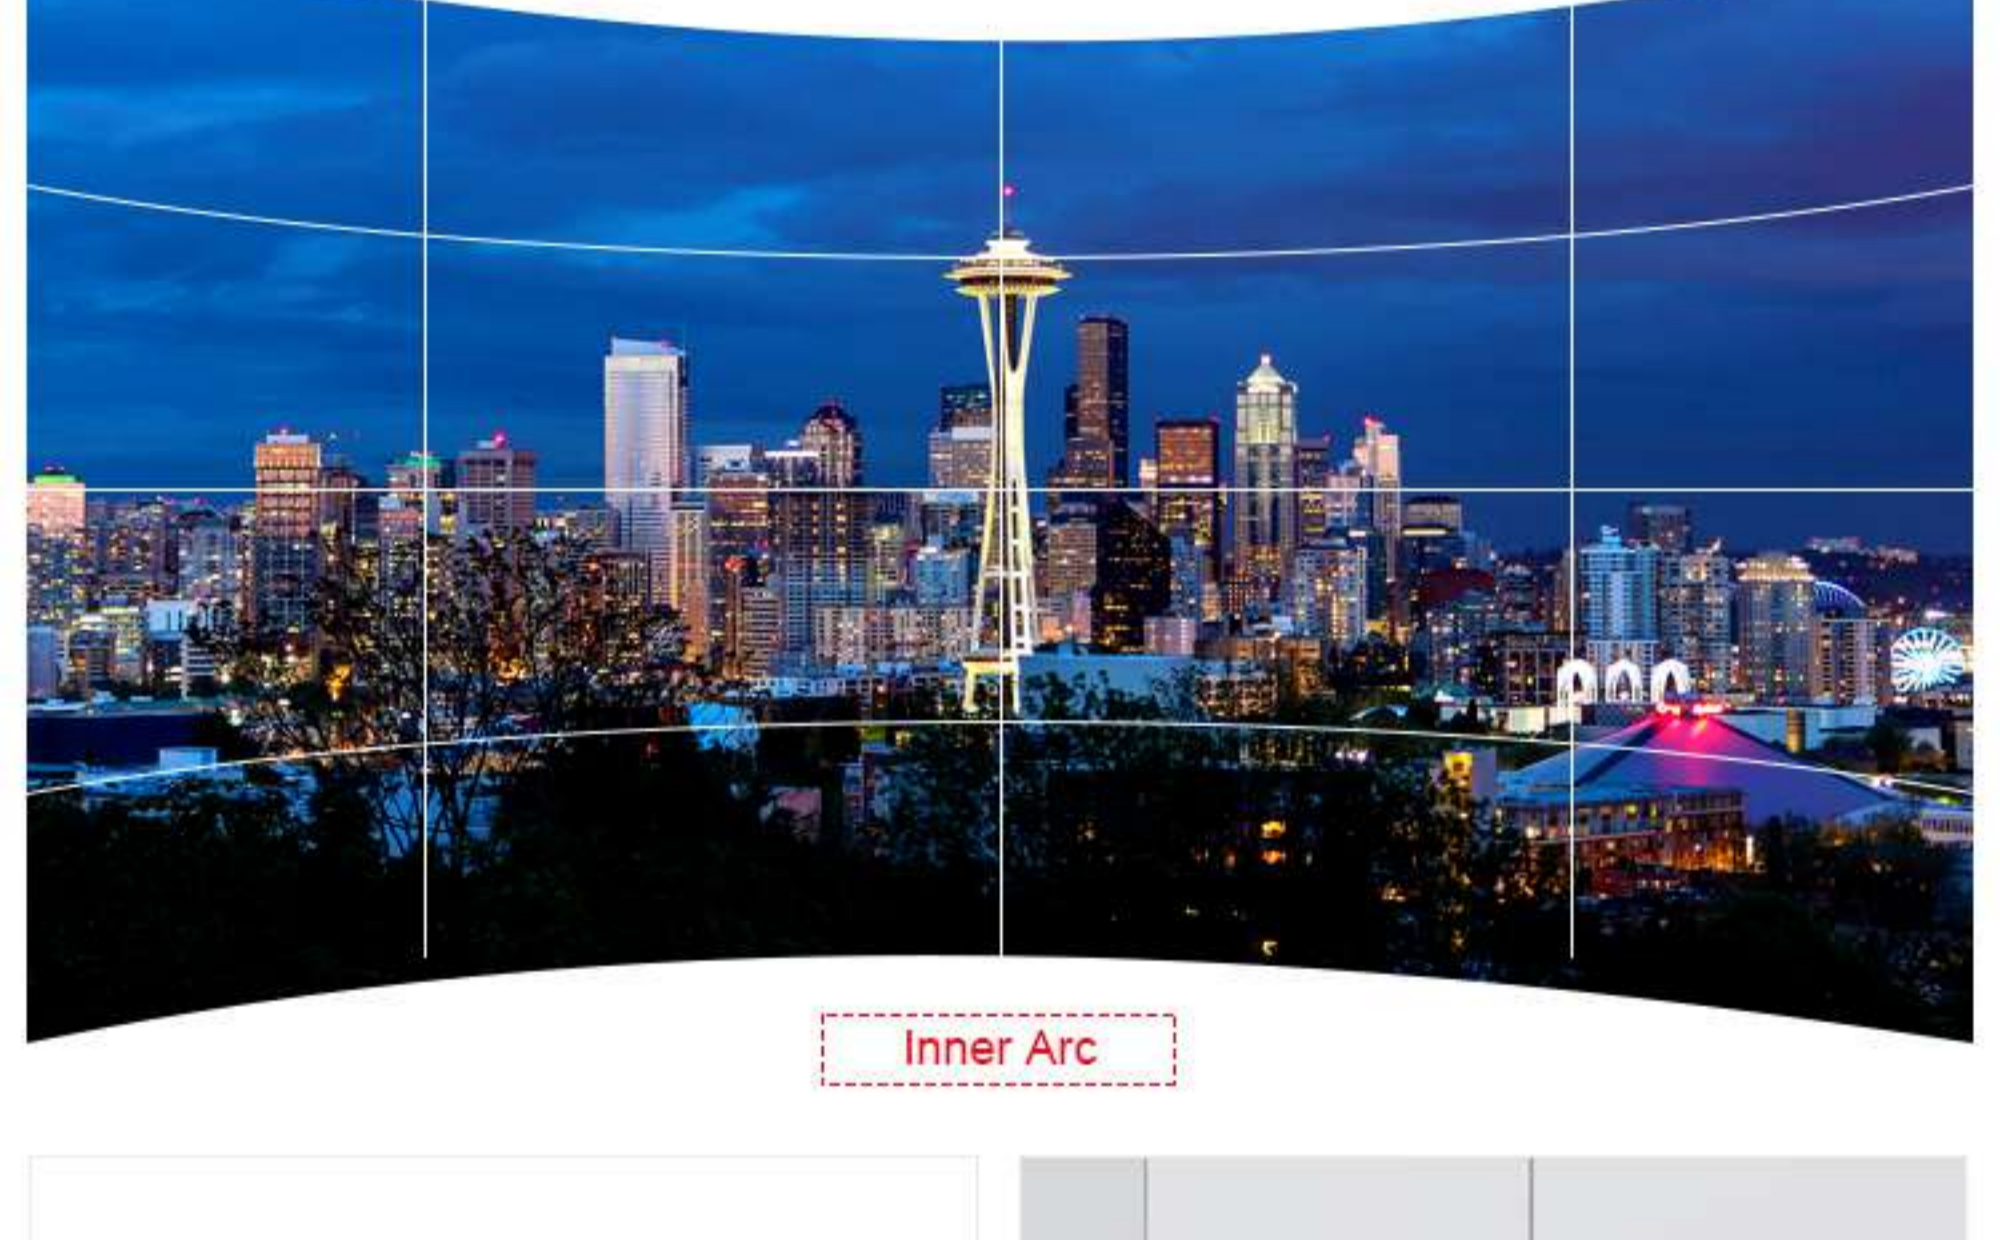

Seamless Splice With High Precision

High precision material and process achieve **0.05mm precision**, far higher than other competitive products 0.24mm