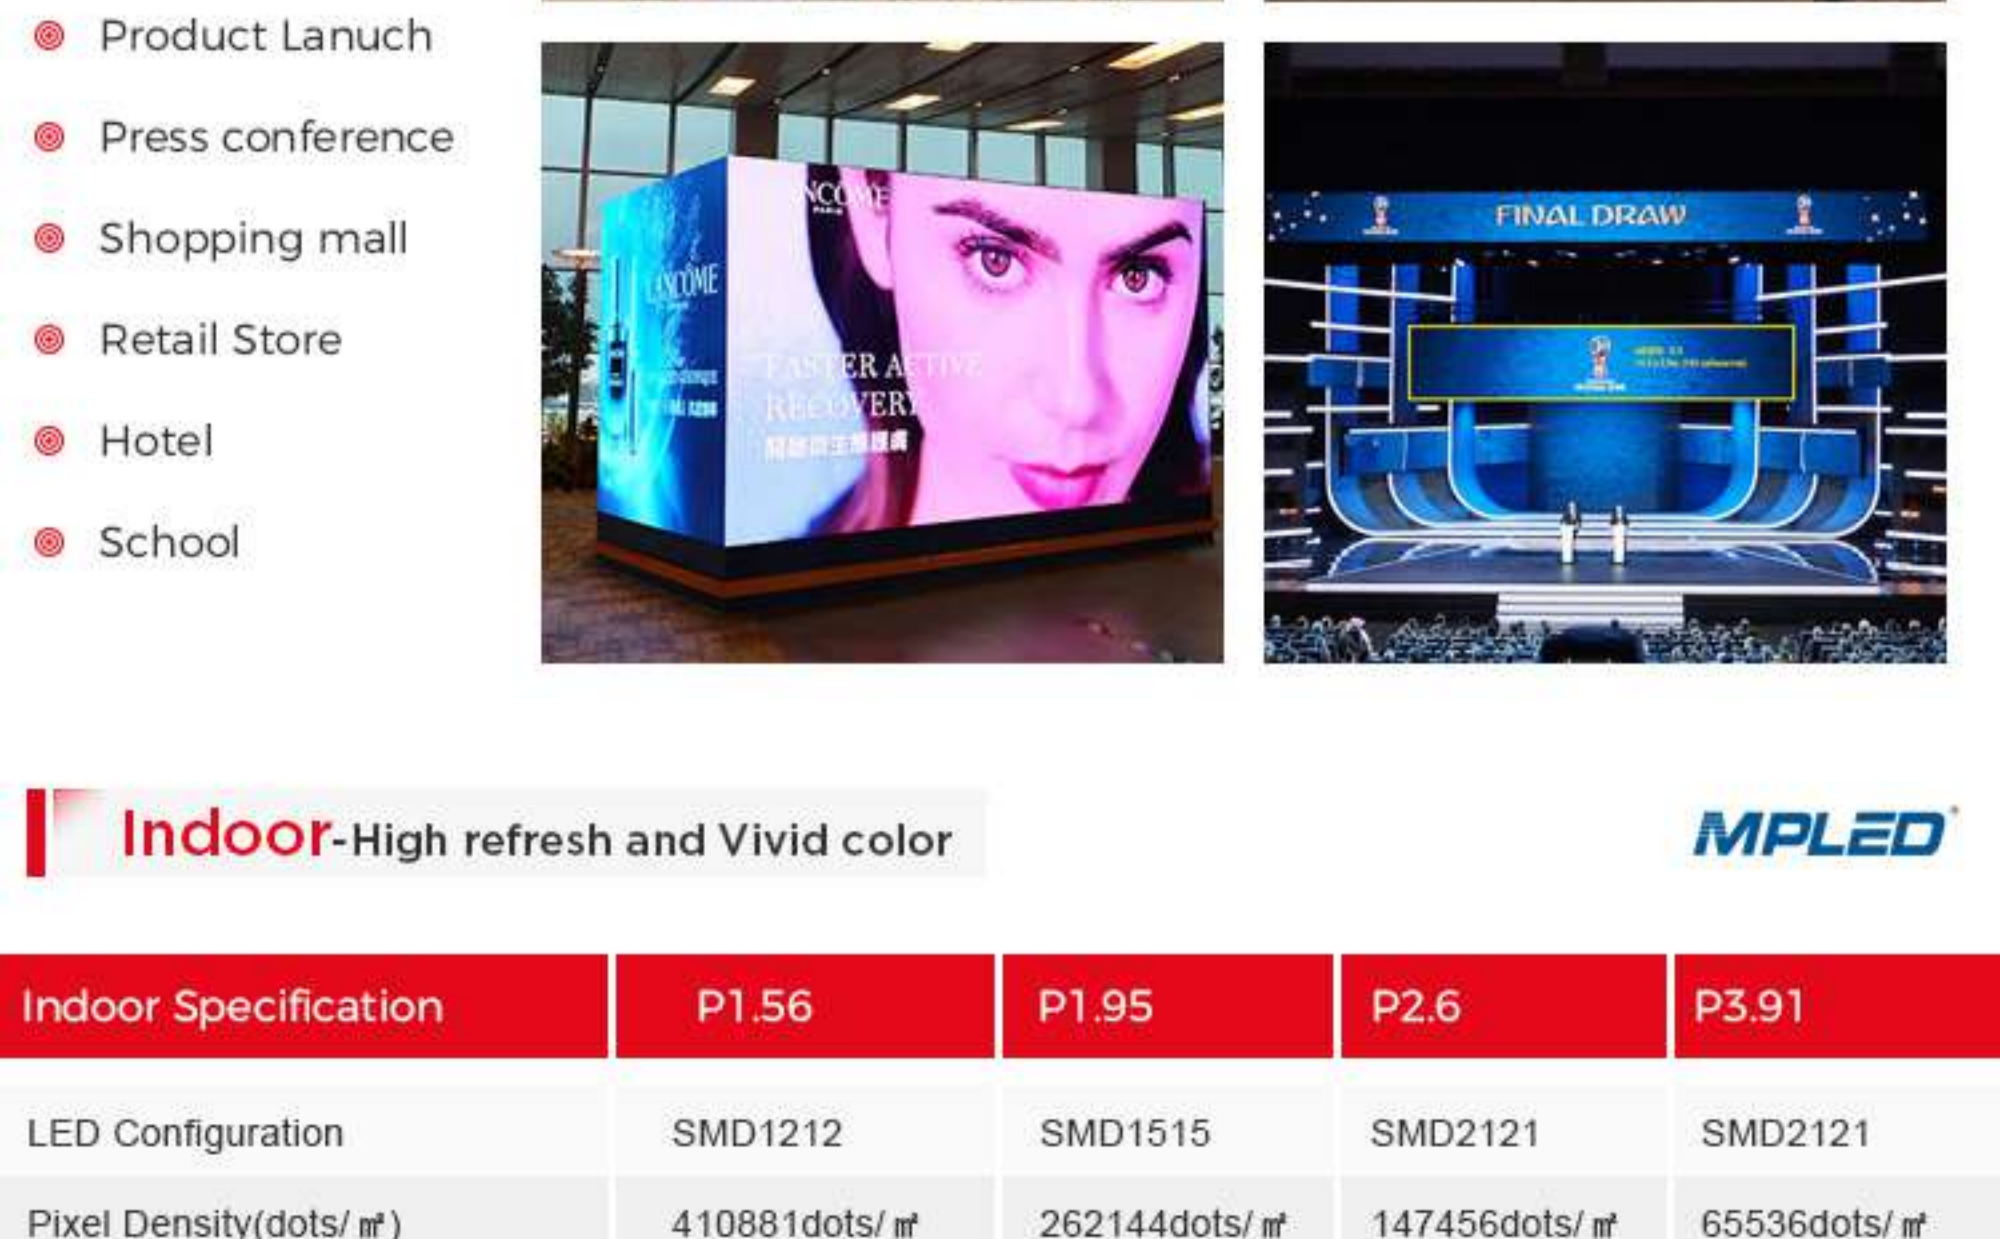

Various Splice Way

Inner Arc