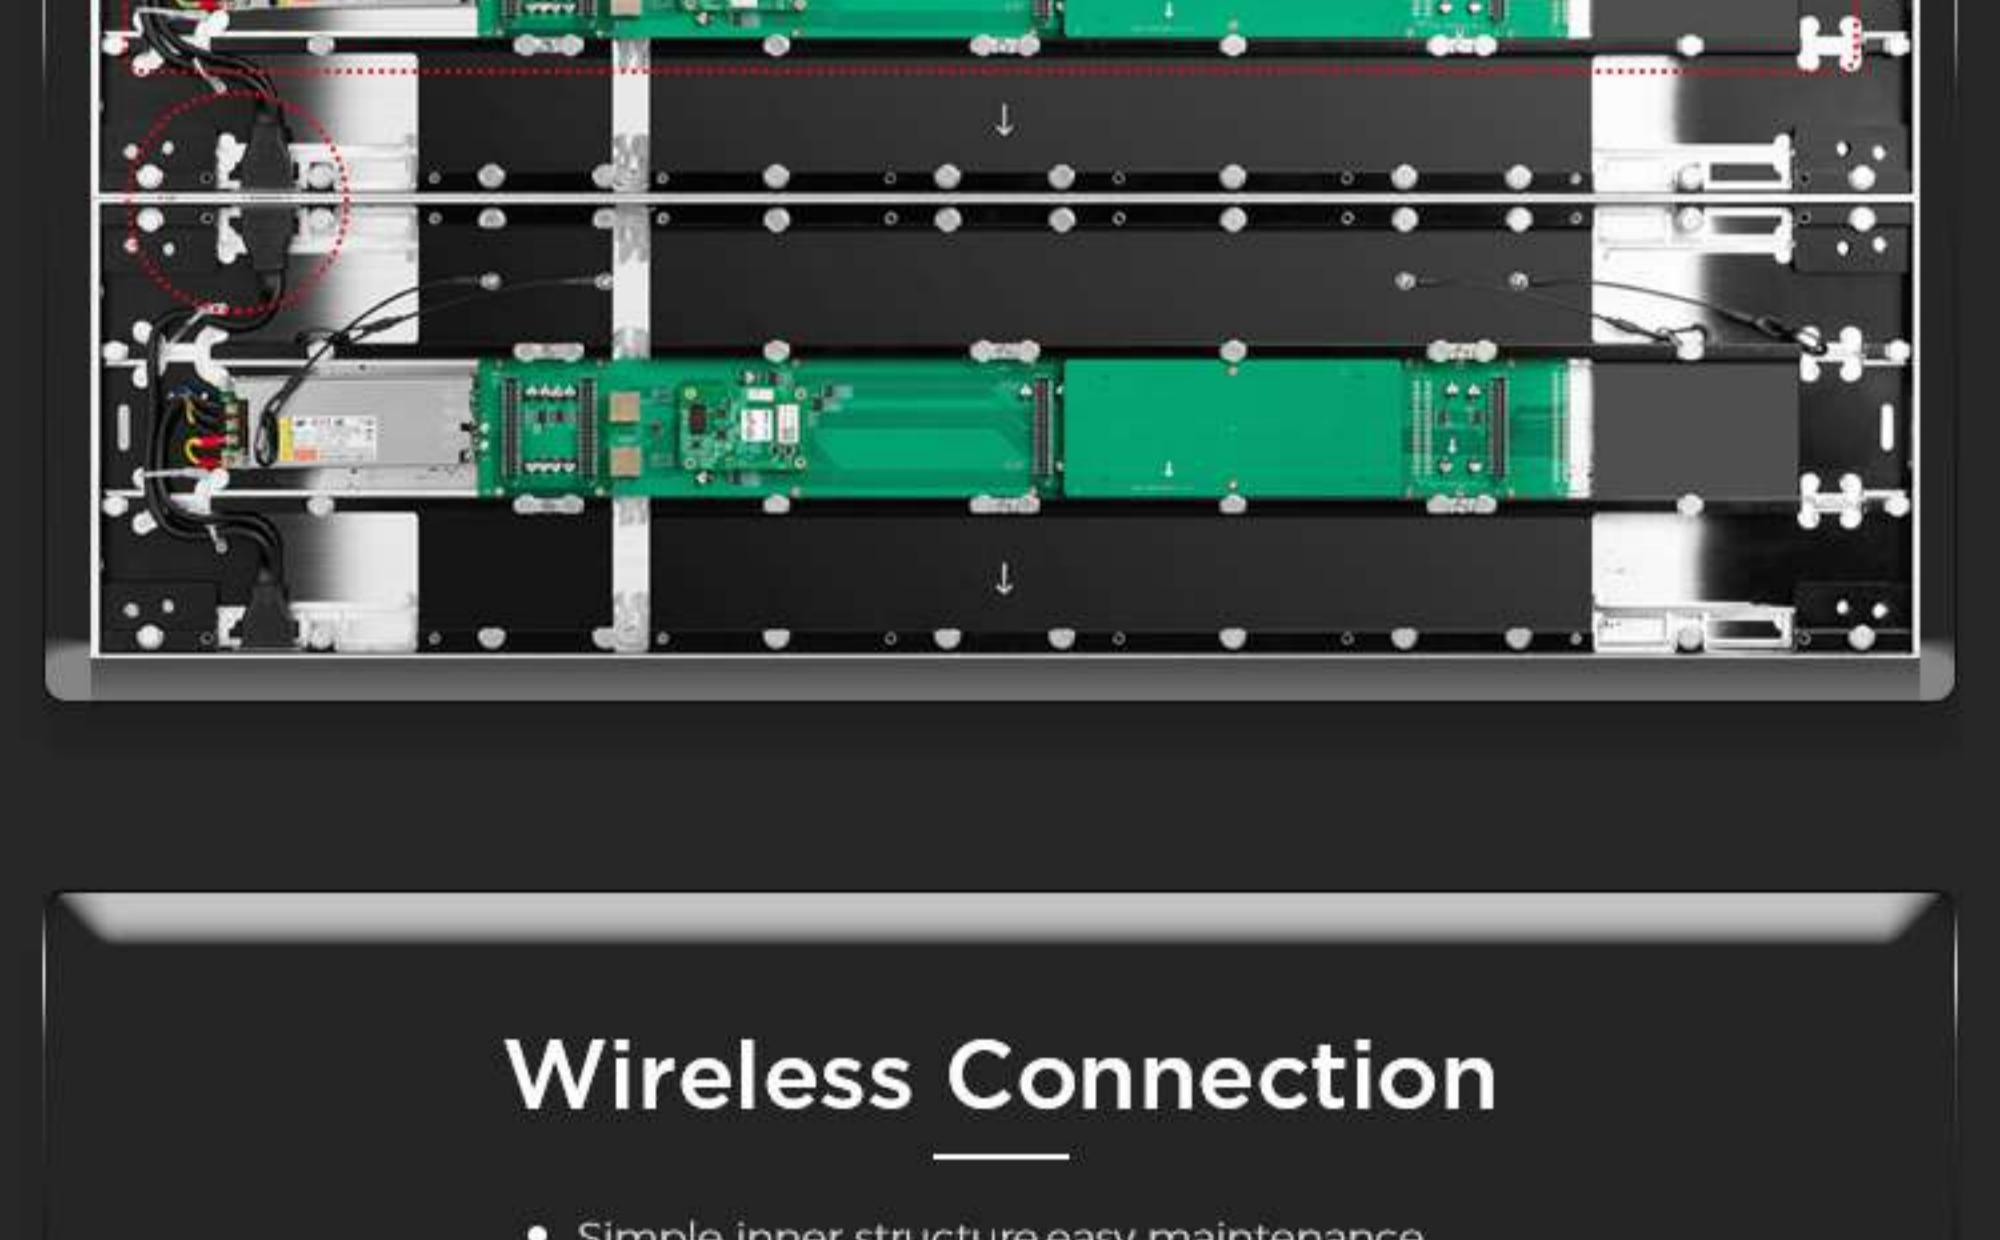

Ultra slim & Light

28mm
Thickness

20 kg/㎡
Weight