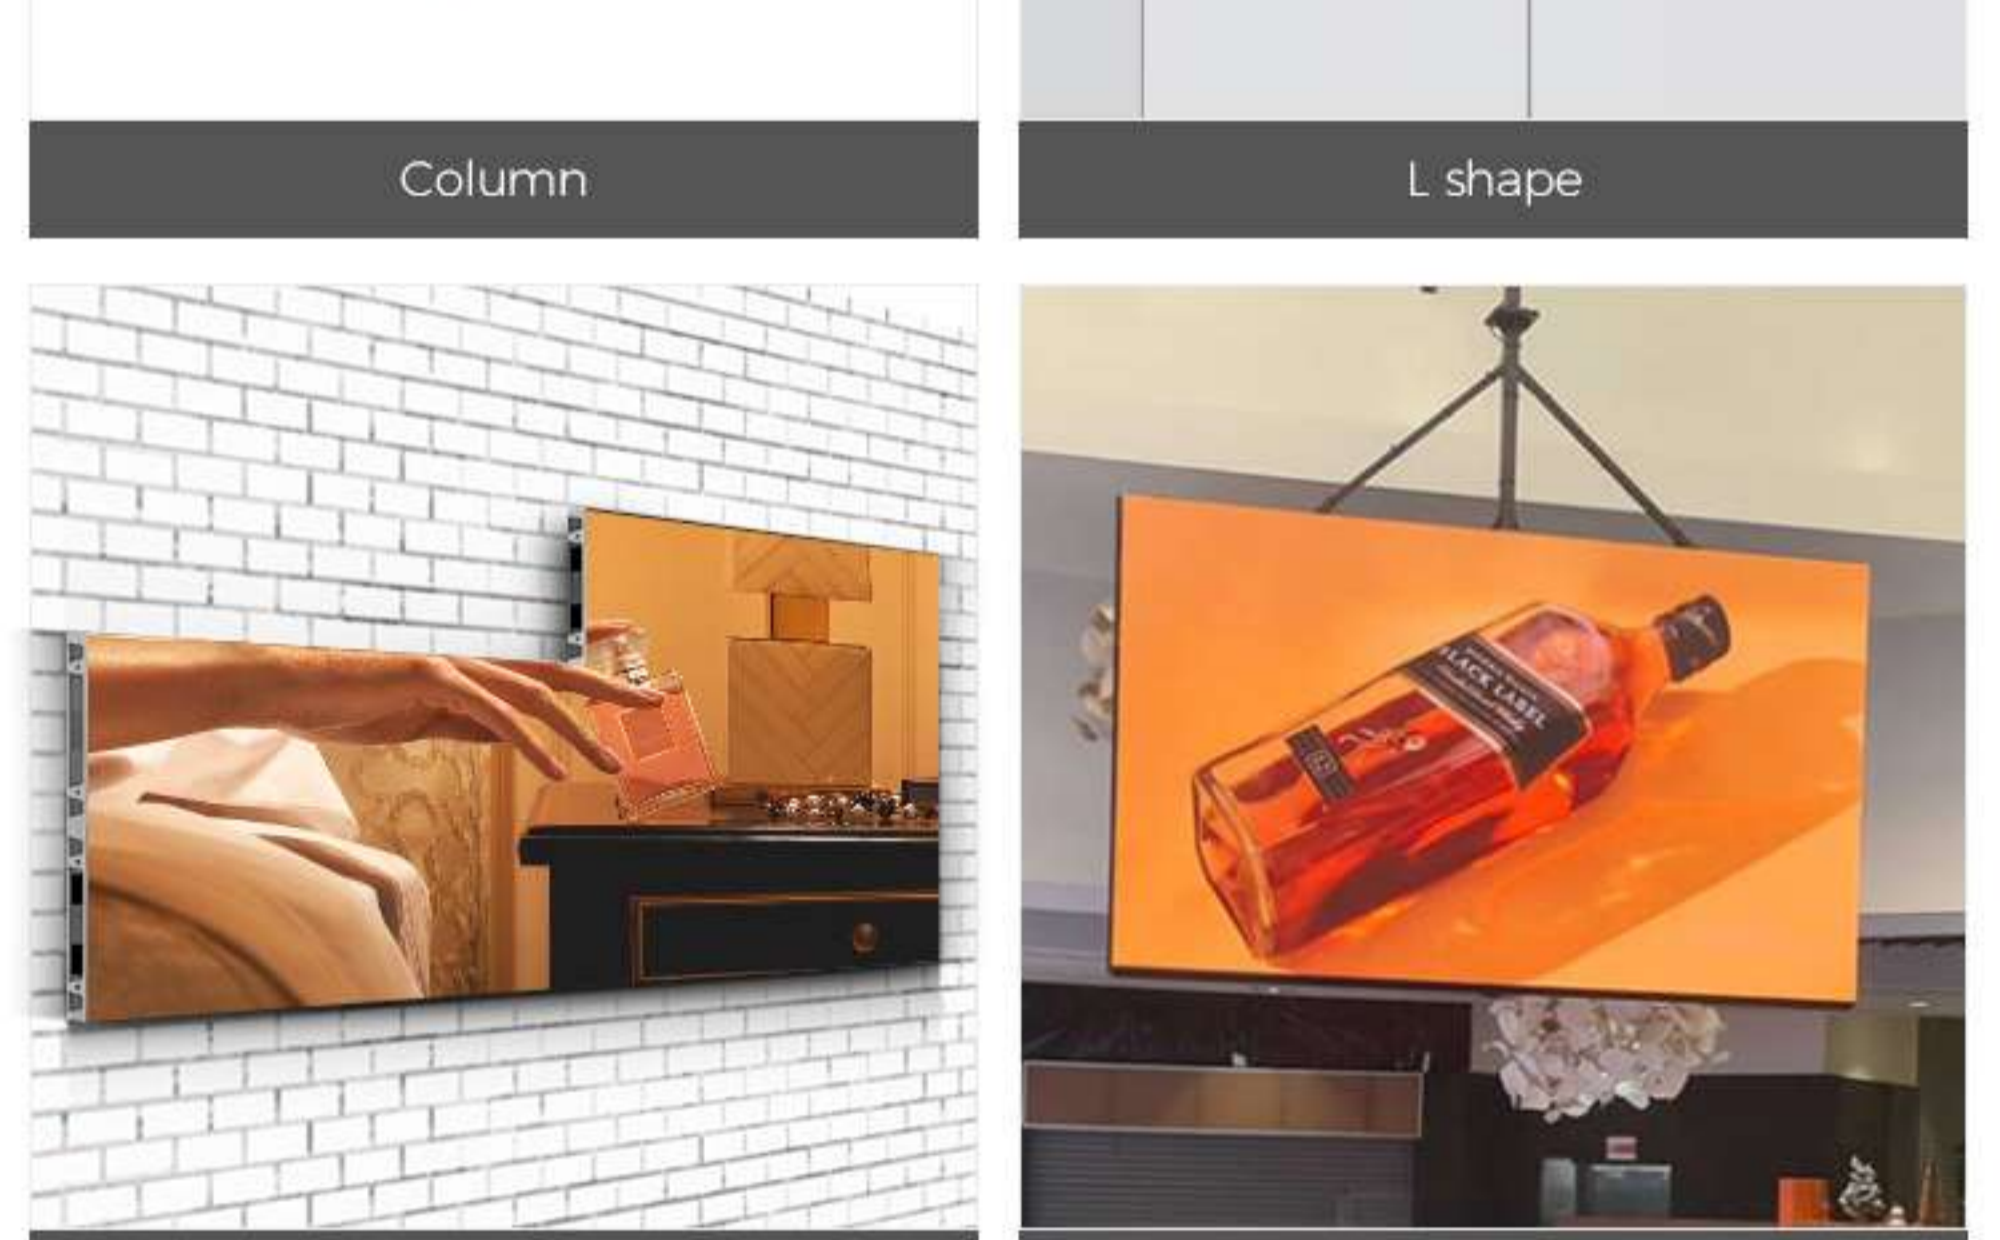

Front Install&Maintenance

Power supply

Received card

Hub

LED Module,Power supply,Received card,Hub all front maintenance