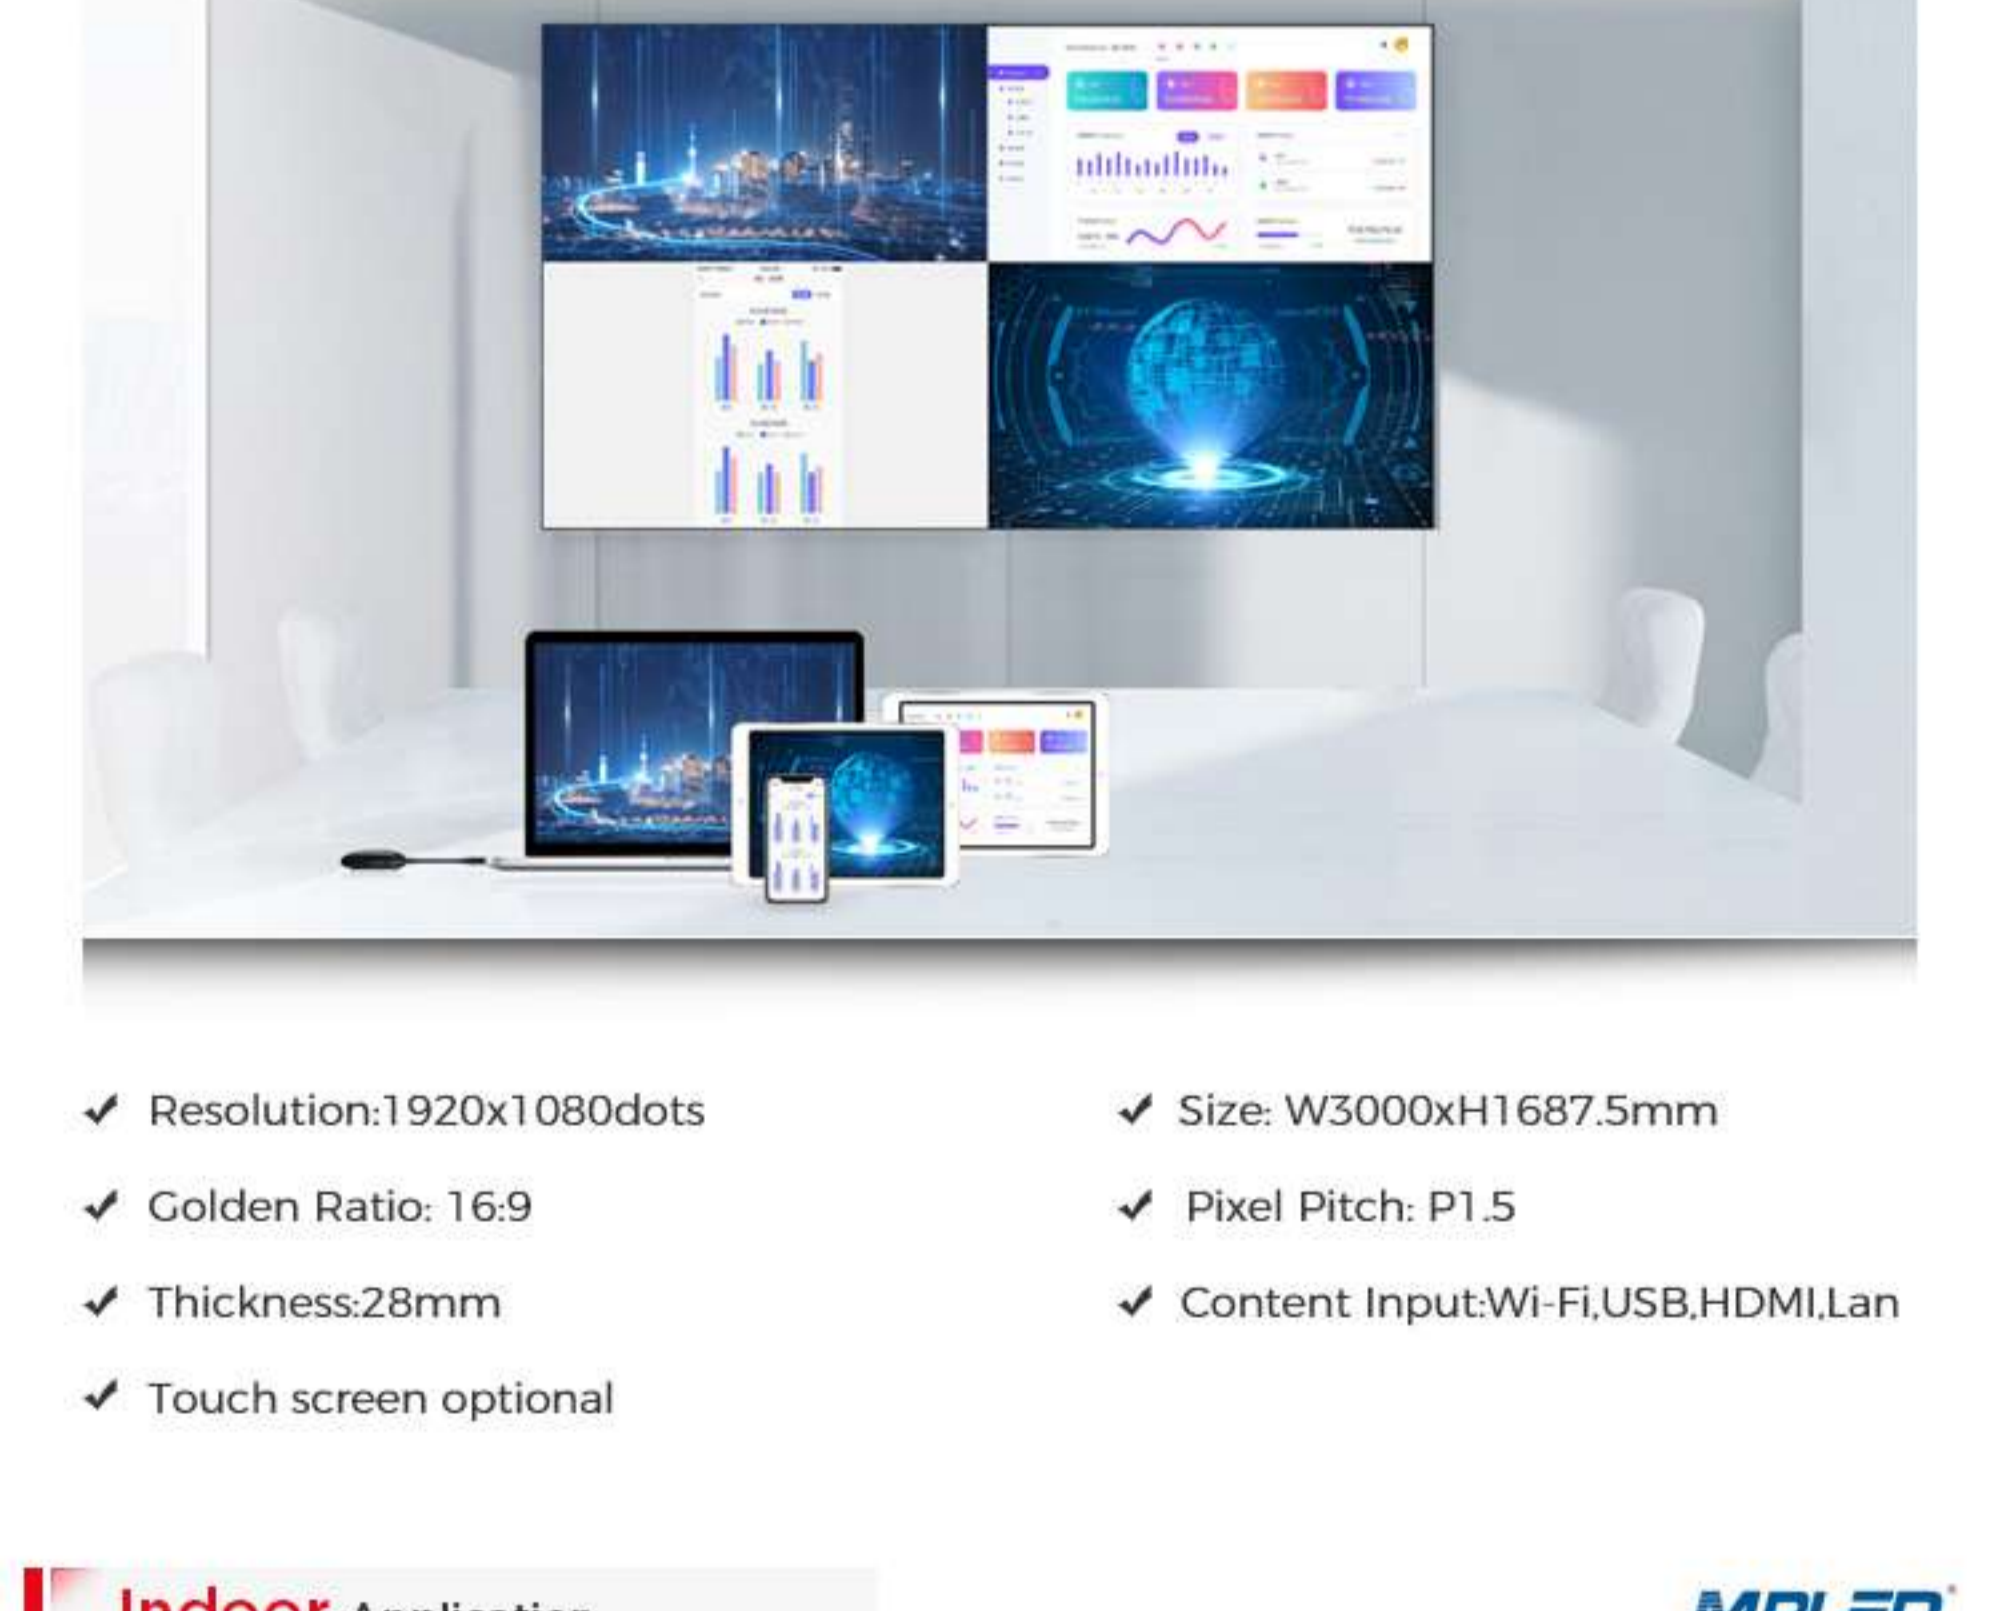

WS Series

Superb high-end and cable free
Born for high-end commercial screen

- Ultra slim 28mm
- Cable free
- Seamless splice
- Front maintenance

Multi-cabinet size

Three size optional
W1250xH250x28mm ,W1000xH250x28mm
W750x250x28mm

Three cabinet size can together use to assemble 0.75m,1m,1.25m etc

0.75M	750*250		
1M	1000*250		
1.25M	1250*250		
1.5M	750*250	750*250	
1.75M	1000*250	750*250	
2M	1000*250	1000*250	
2.25M	1000*250	1250*250	
2.5M	1250*250	1250*250	
2.75M	1000*250	1000*250	750*250
3M	1000*250	1000*250	1000*250
3.25M	1000*250	1000*250	1250*250
3.5M	1000*250	1250*250	1250*250

Ultra slim & Light

28mm
Thickness

20 kg/㎡
Weight

Smart and Friendly Design

- Integrated modular design to well achieve real **PLUG AND PLAY** smart operation
- **Wireless connection between cabinets**, more convenient and safe.

Wireless Connection

- Simple inner structure,easy maintenance
- Connector failure rate reduced by **80%**

Seamless Splice With High Precision

High precision material and process achieve **0.05mm precision**, far higher than other competitive products 0.24mm

Front Install&Maintenance

Power supply

Received card

Hub

LED Module,Power supply,Received card,Hub all front maintenance

Various Splice Way

Inner Arc

Column

L shape

Wall mounted directly

Hanging

All-In-One LED Display

- Resolution:1920x1080dots
- Golden Ratio: 16:9
- Thickness:28mm
- Touch screen optional
- Size: W3000xH1687.5mm
- Pixel Pitch: P1.5
- Content Input:Wi-Fi,USB,HDMI,Lan

Indoor-Application

- Church
- Exhibition
- TV Studio
- Fashion Show
- Wedding
- Product Lanuch
- Press conference
- Shopping mall
- Retail Store
- Hotel
- School

Indoor-High refresh and Vivid color