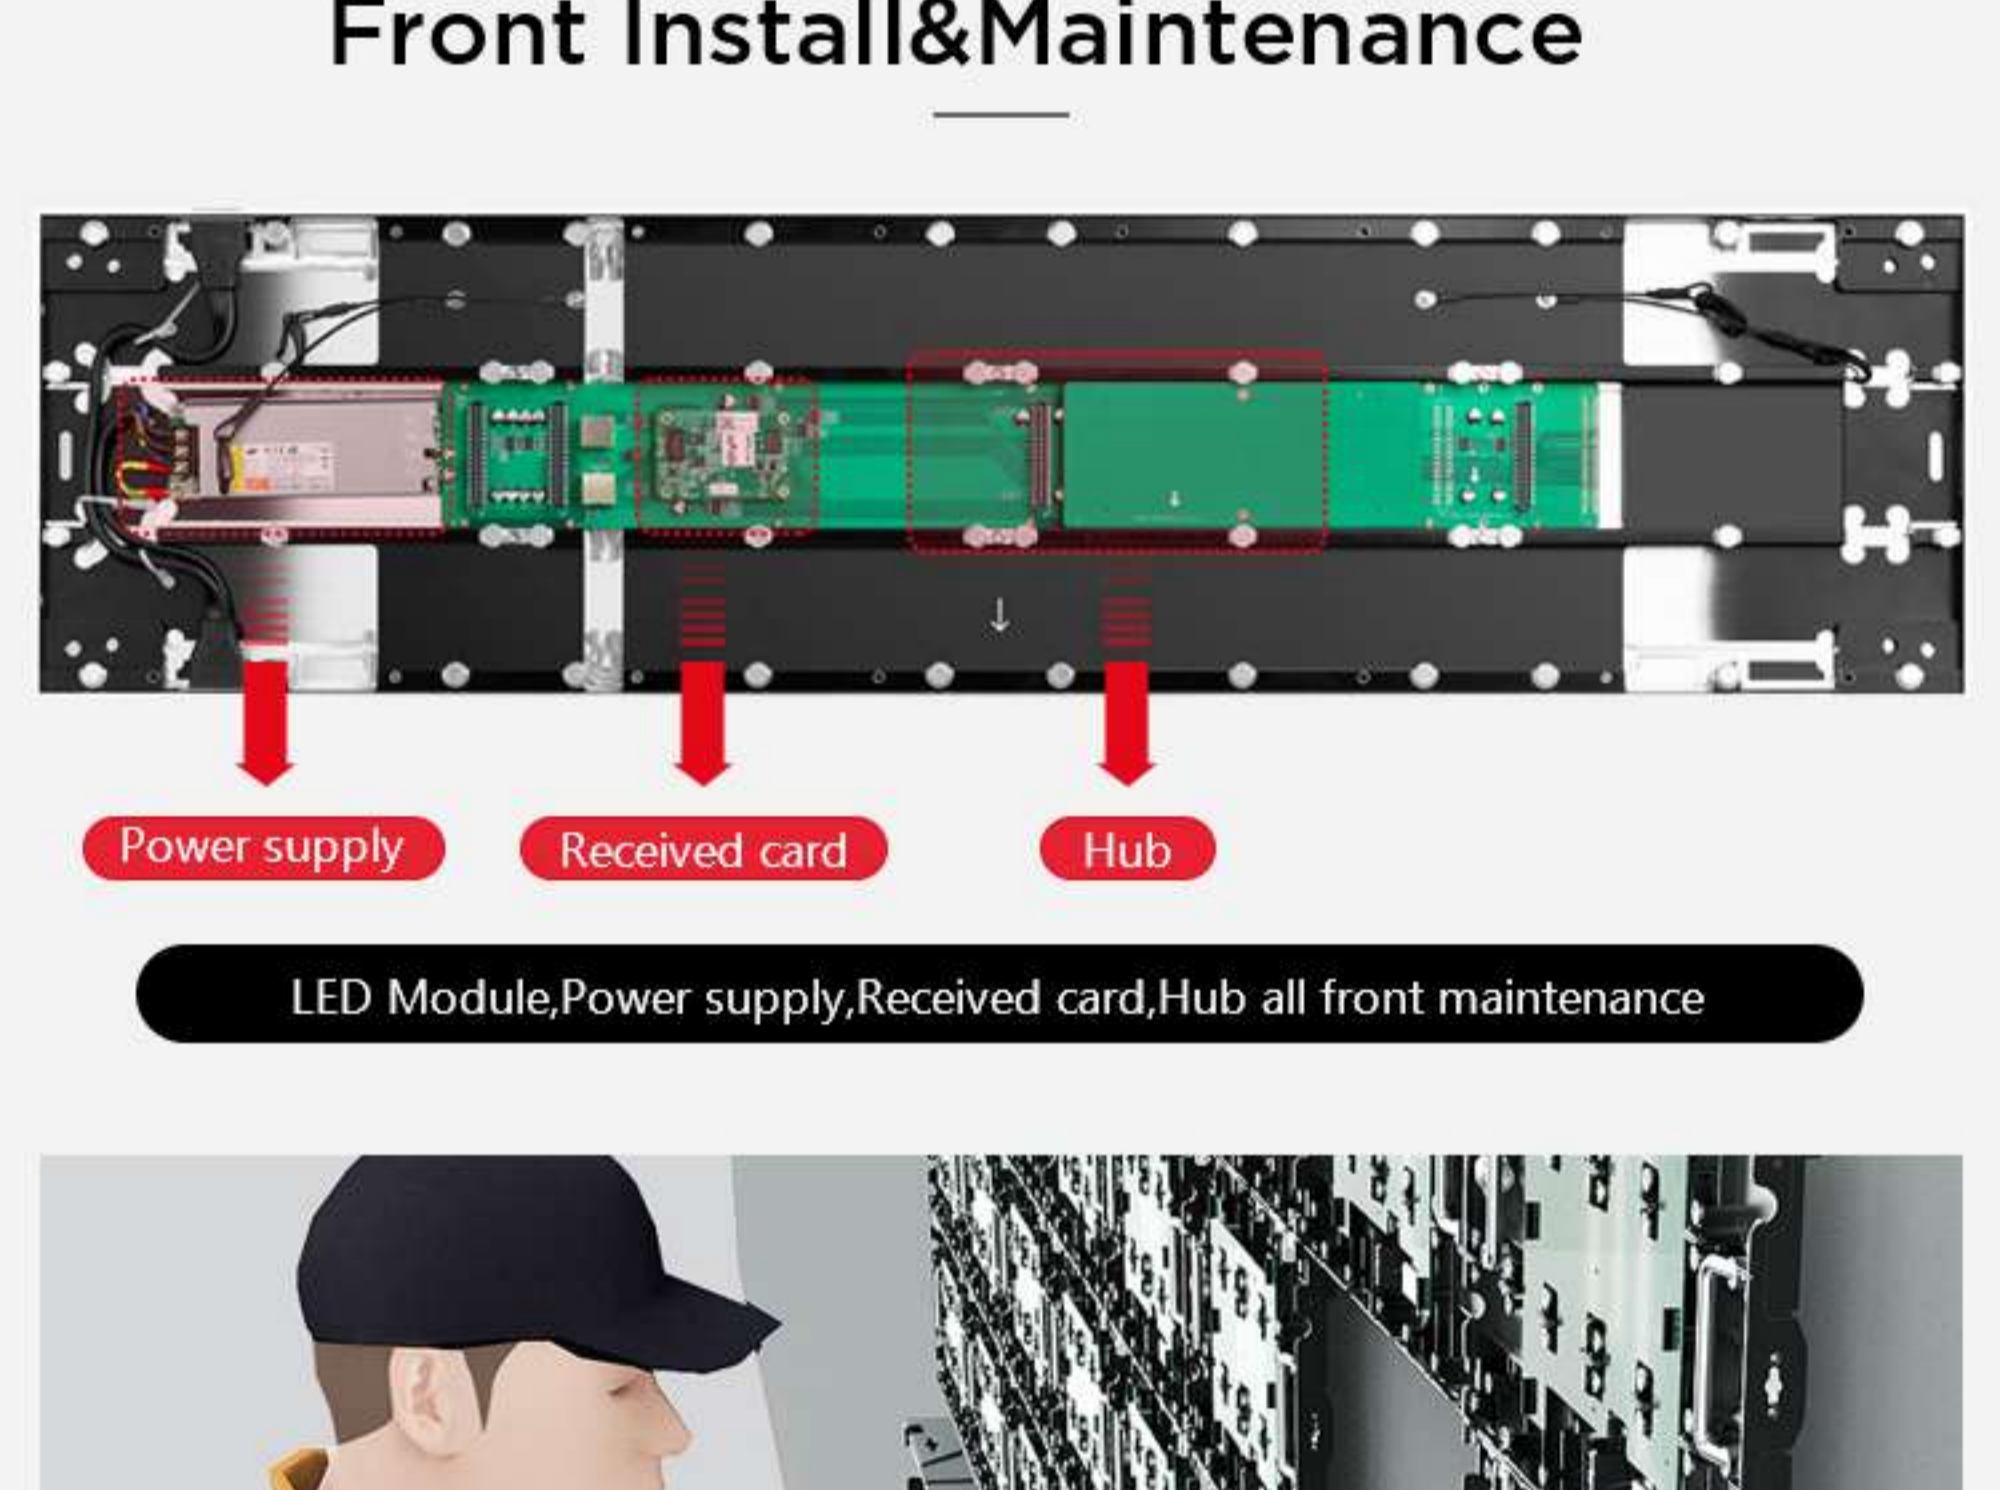

Ultra slim & Light

28mm
Thickness

20 kg/㎡
Weight

Smart and Friendly Design

- Integrated modular design to well achieve real **PLUG AND PLAY** smart operation
- Wireless connection between cabinets**, more convenient and safe.

Wireless Connection

- Simple inner structure,easy maintenance
- Connector failure rate reduced by **80%**

Seamless Splice With High Precision

High precision material and process achieve **0.05mm precision**, far higher than other competitive products 0.24mm

L shape

Wall mounted directly

Hanging

All-In-One LED Display

- Resolution:1920x1080dots
- Golden Ratio: 16:9
- Thickness:28mm
- Touch screen optional
- Size: W3000xH1687.5mm
- Pixel Pitch: P1.5
- Content Input:Wi-Fi,USB,HDMI,Lan